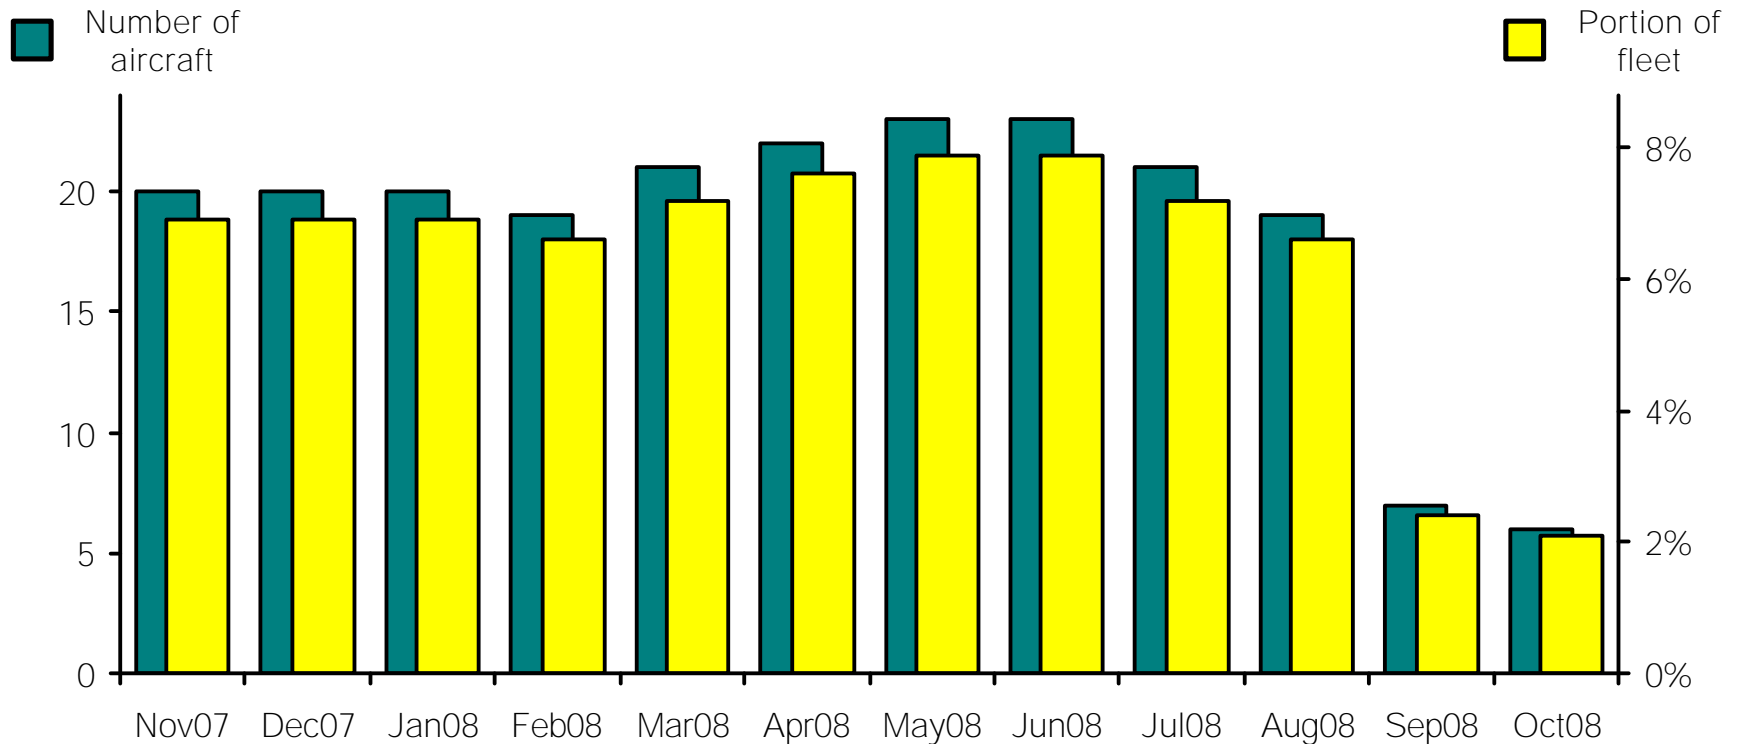

# WORLDWIDE COMMERCIAL TRANSPORT AIRCRAFT AVAILABILITY

## McDonnell Douglas DC-8 Aircraft Availability

Aircraft available (Nov07-Oct08)

20 20 20 19 21 22 23 23 21 19 7 6

Source: **Airfax**<sup>®</sup>