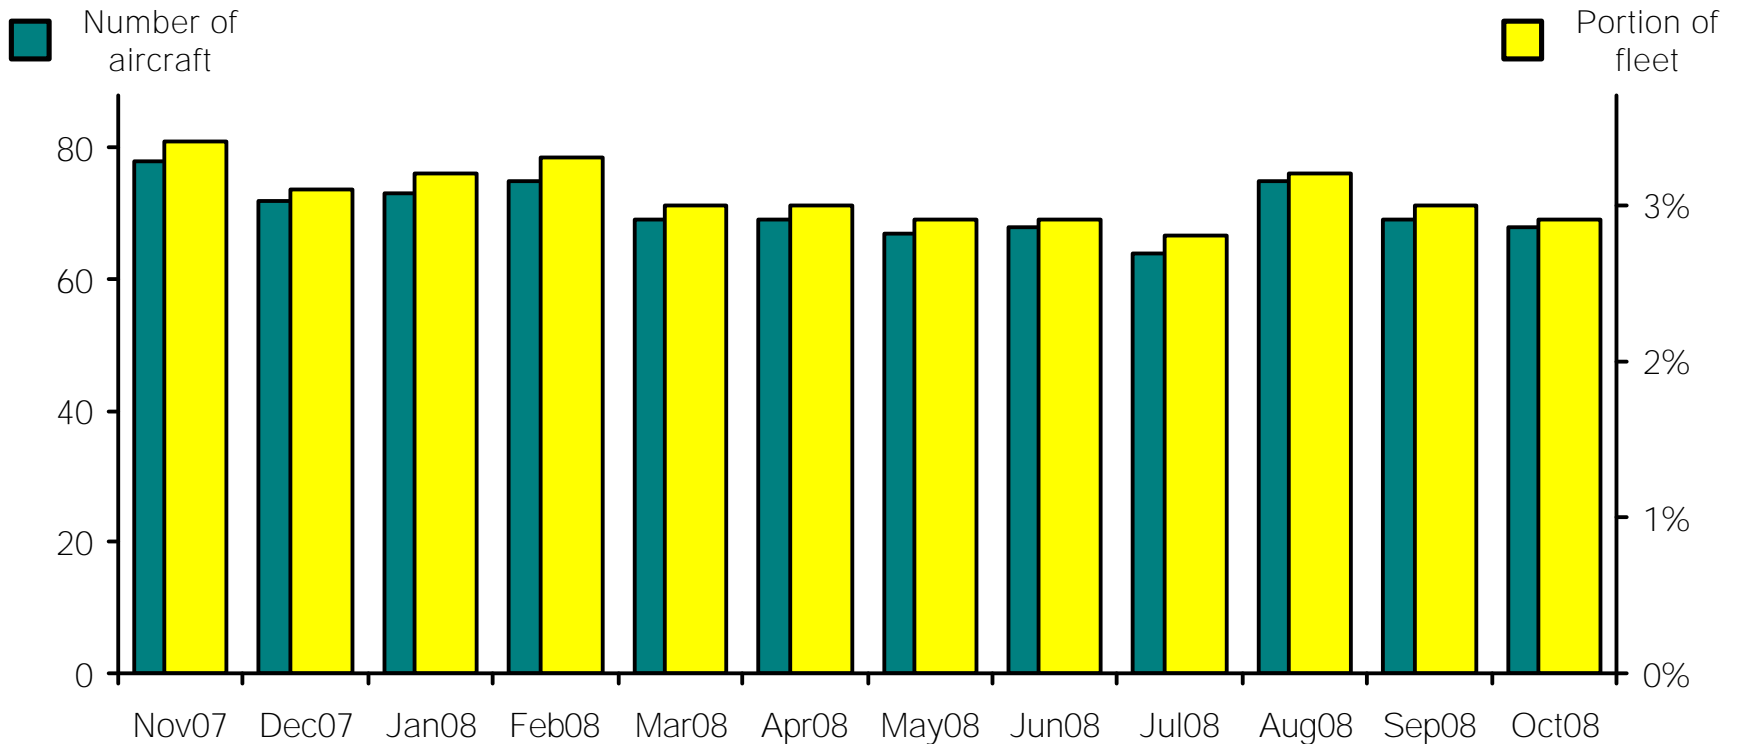

# WORLDWIDE COMMERCIAL TRANSPORT AIRCRAFT AVAILABILITY

## McDonnell Douglas DC-9 / MD80 Aircraft Availability

Aircraft available (Nov07-Oct08)

78 72 73 75 69 69 67 68 64 75 69 68