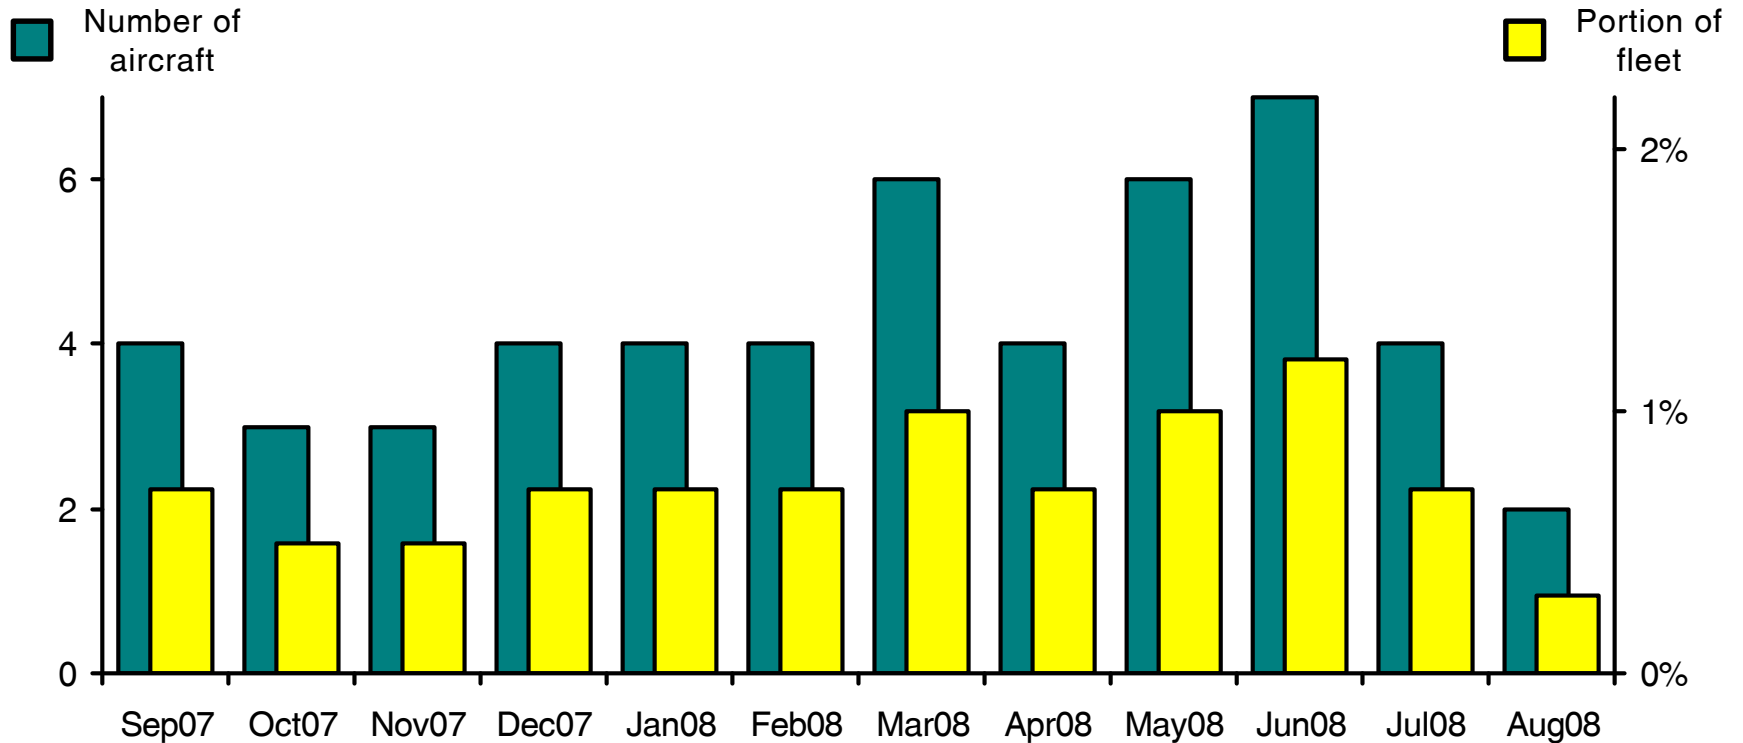

WORLDWIDE COMMERCIAL TRANSPORT AIRCRAFT AVAILABILITY

DeHavilland DHC-6 Twin Otter Aircraft Availability

Aircraft available (Sep07-Aug08)

4 3 3 4 4 4 6 4 6 7 4 2

Source: Airfax®