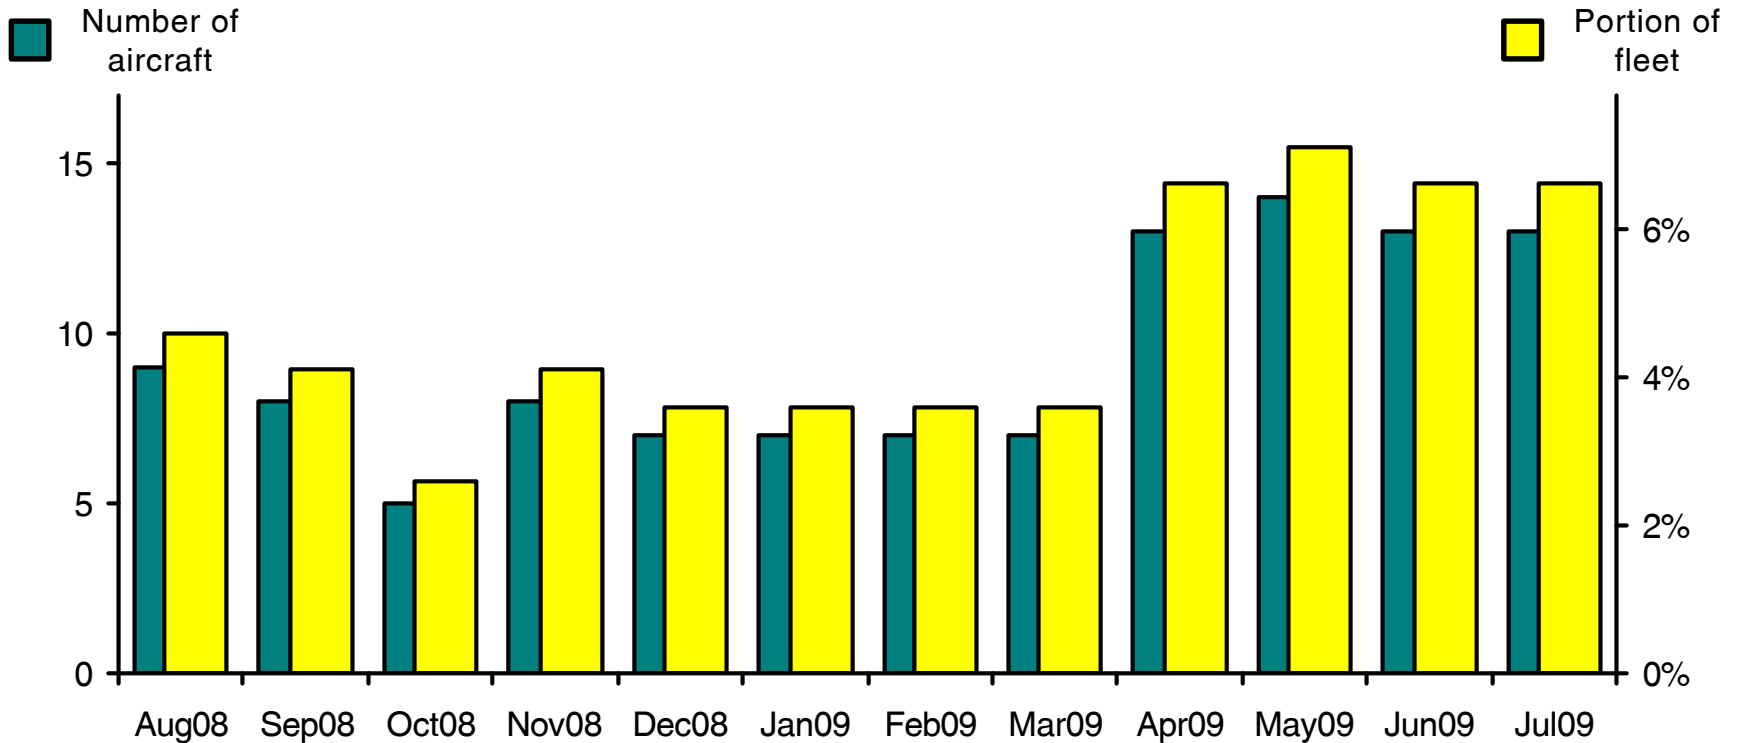

WORLDWIDE COMMERCIAL TRANSPORT AIRCRAFT AVAILABILITY

Fokker F50 Aircraft Availability

Aircraft available (Aug08-Jul09)

9 8 5 8 7 7 7 7 13 14 13 13