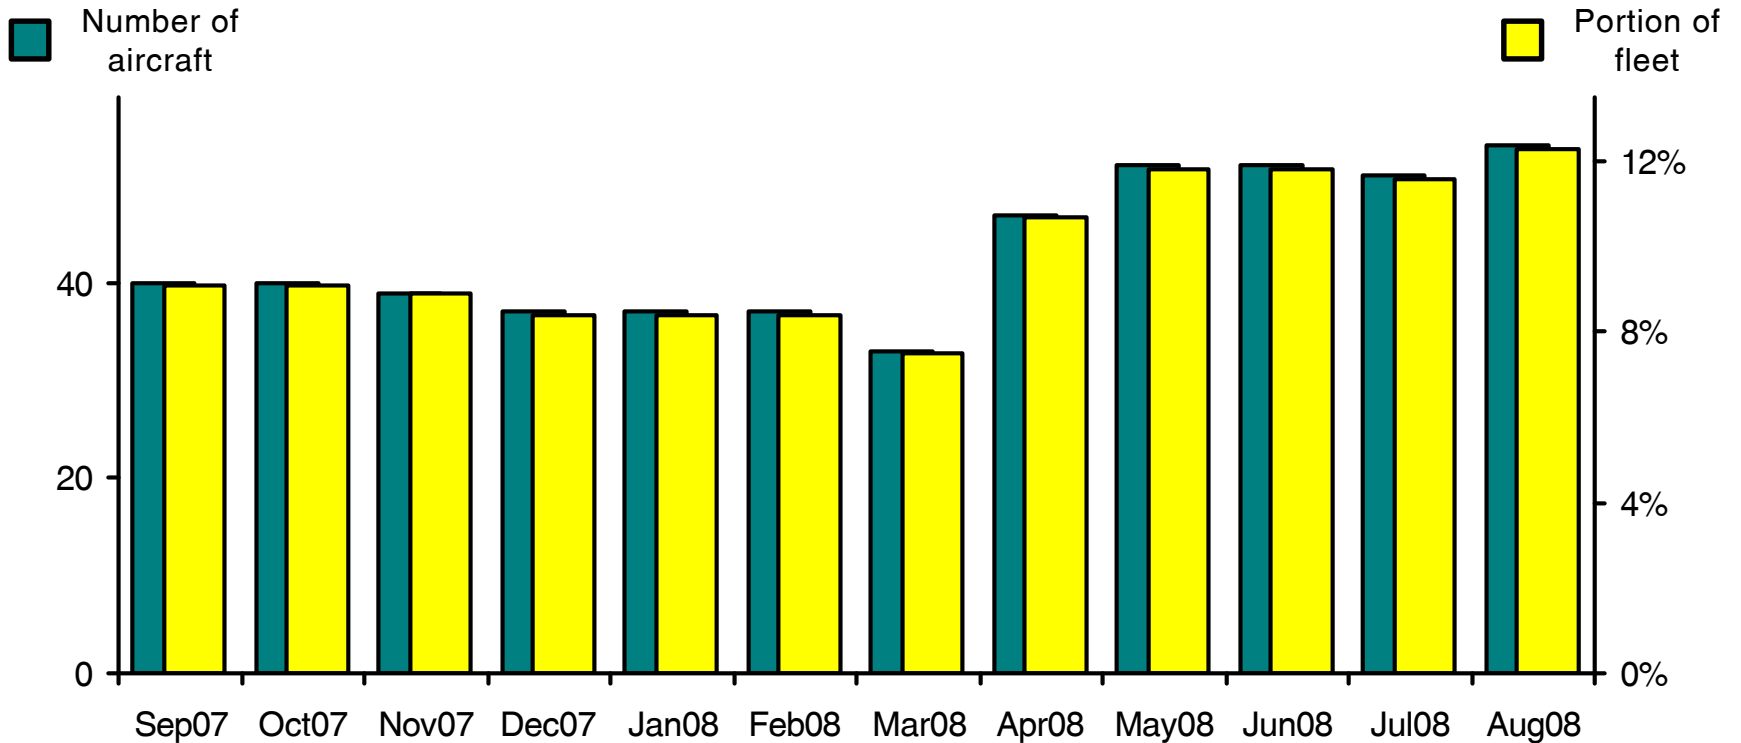

WORLDWIDE COMMERCIAL TRANSPORT AIRCRAFT AVAILABILITY

BAe Jetstream J31 / J32 / J41 Aircraft Availability

Aircraft available (Sep07-Aug08)

40 40 39 37 37 37 33 47 52 52 51 54

Source: Airfax®