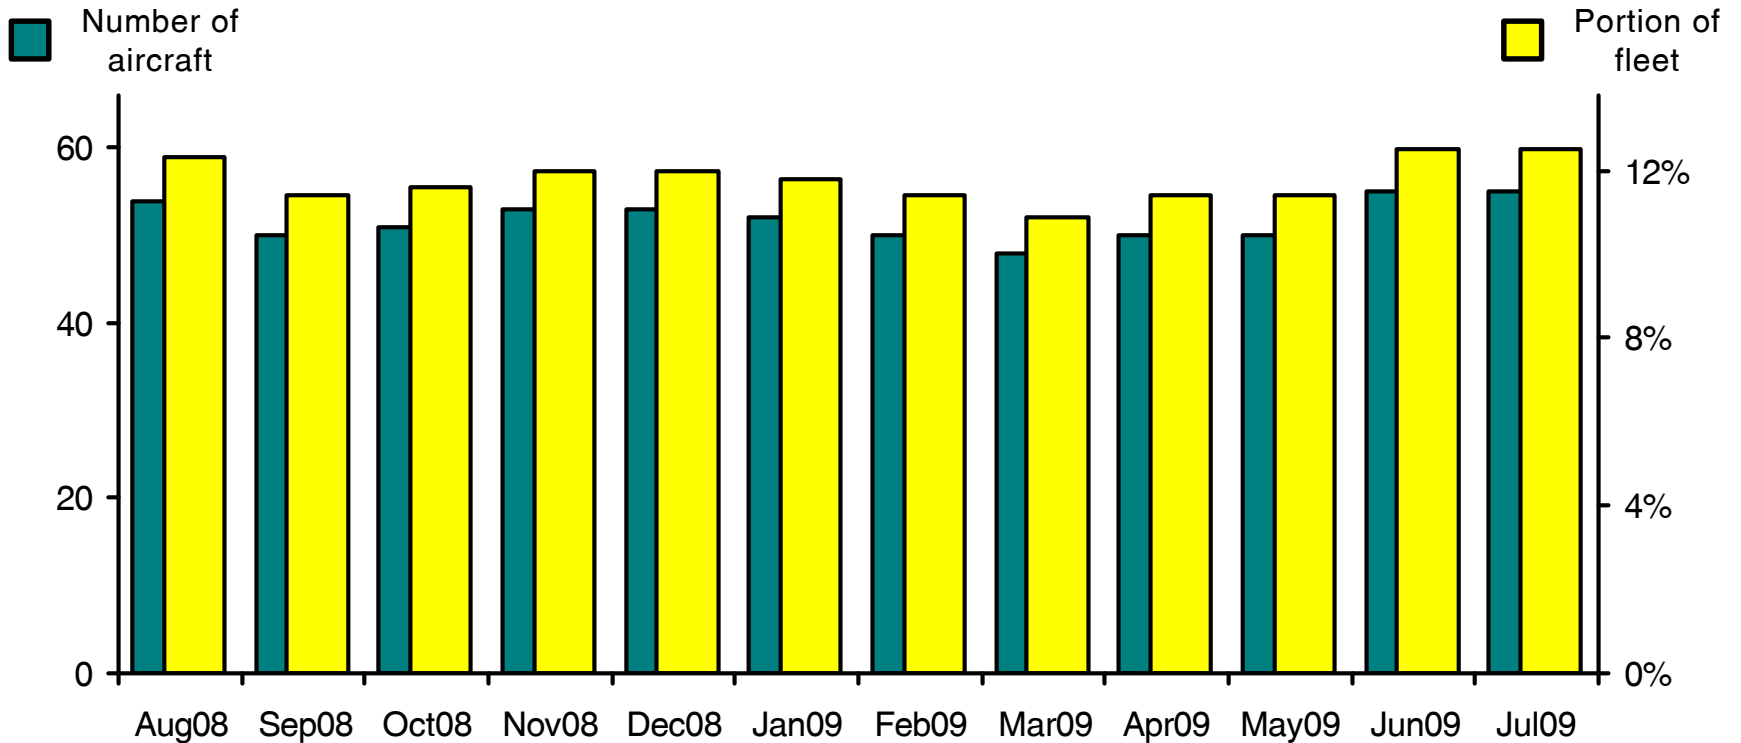

WORLDWIDE COMMERCIAL TRANSPORT AIRCRAFT AVAILABILITY

BAe Jetstream J31 / J32 / J41 Aircraft Availability

Aircraft available (Aug08-Jul09)

54 50 51 53 53 52 50 48 50 50 55 55

Source: Airfax®