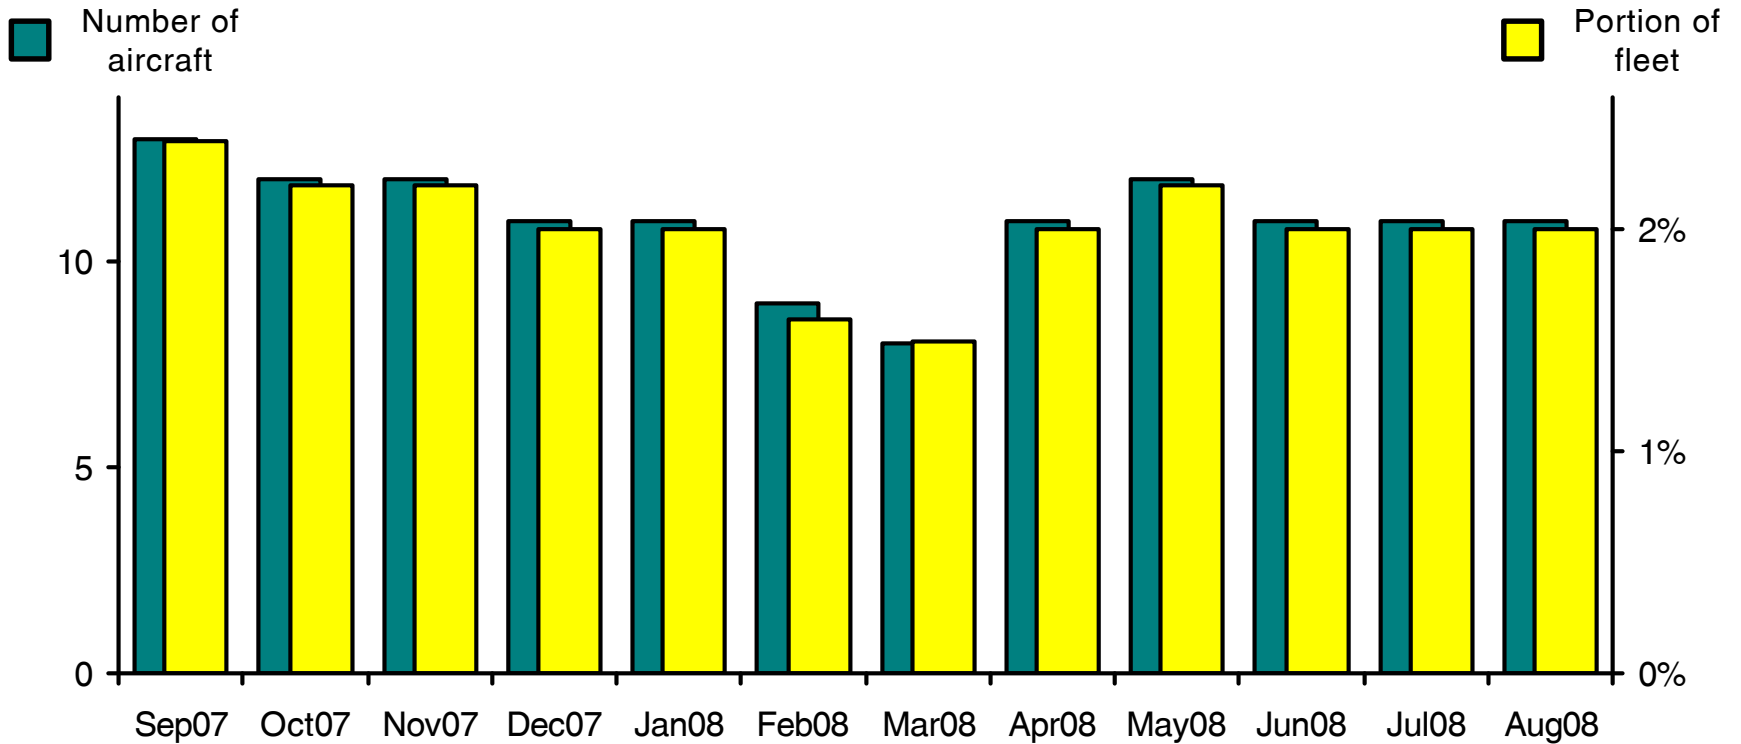

WORLDWIDE COMMERCIAL TRANSPORT AIRCRAFT AVAILABILITY

Fairchild Metro / Merlin IV Aircraft Availability

Aircraft available (Sep07-Aug08)

13 12 12 11 11 9 8 11 12 11 11 11

Source: Airfax®