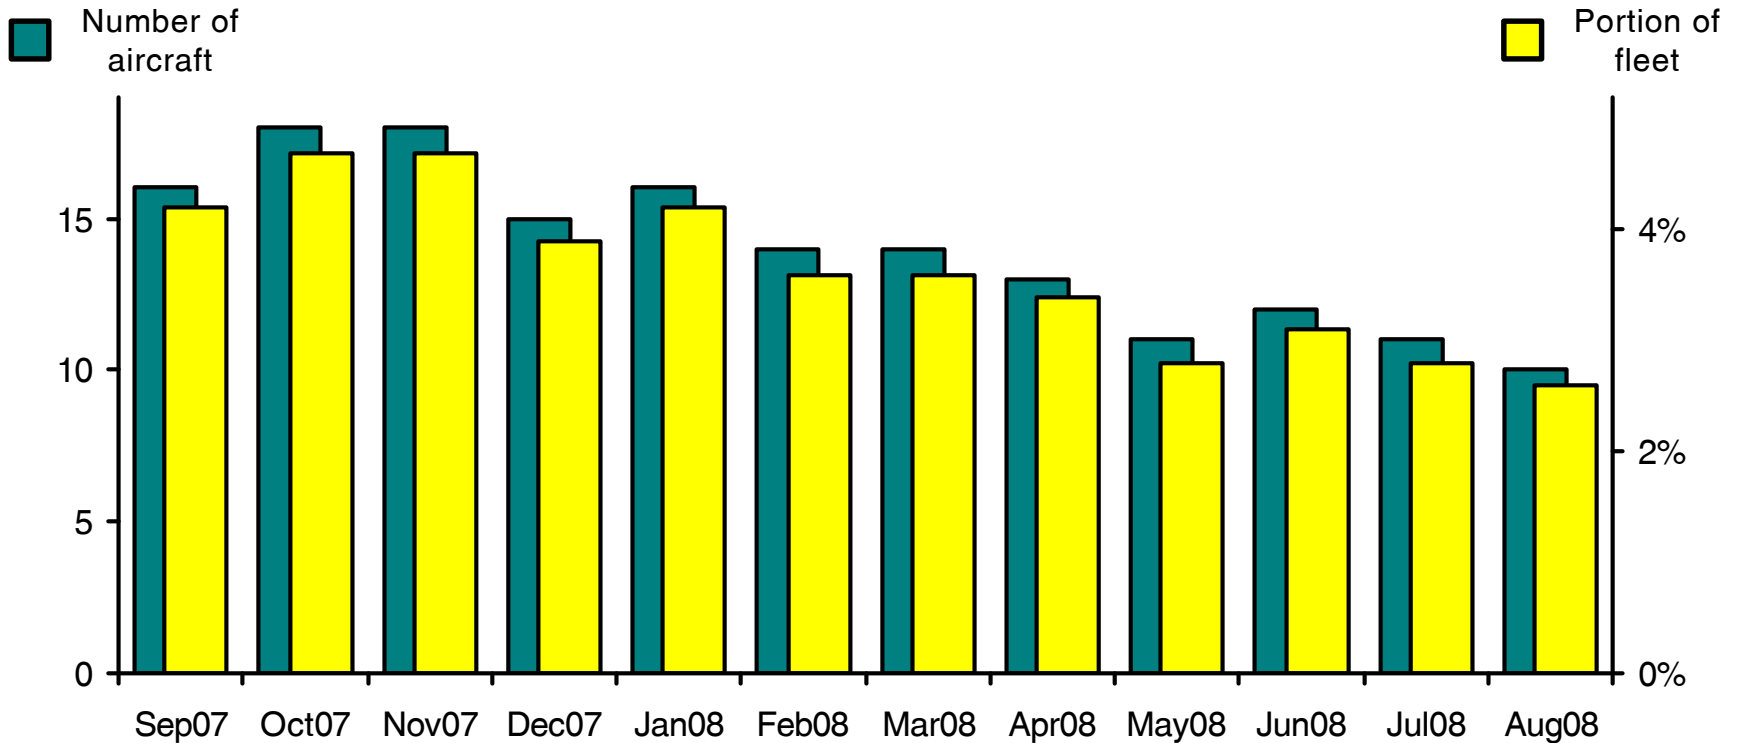

WORLDWIDE COMMERCIAL TRANSPORT AIRCRAFT AVAILABILITY

Embraer EMB-120 Brasilia Aircraft Availability

Aircraft available (Sep07-Aug08)

16 18 18 15 16 14 14 13 11 12 11 10

Source: Airfax®