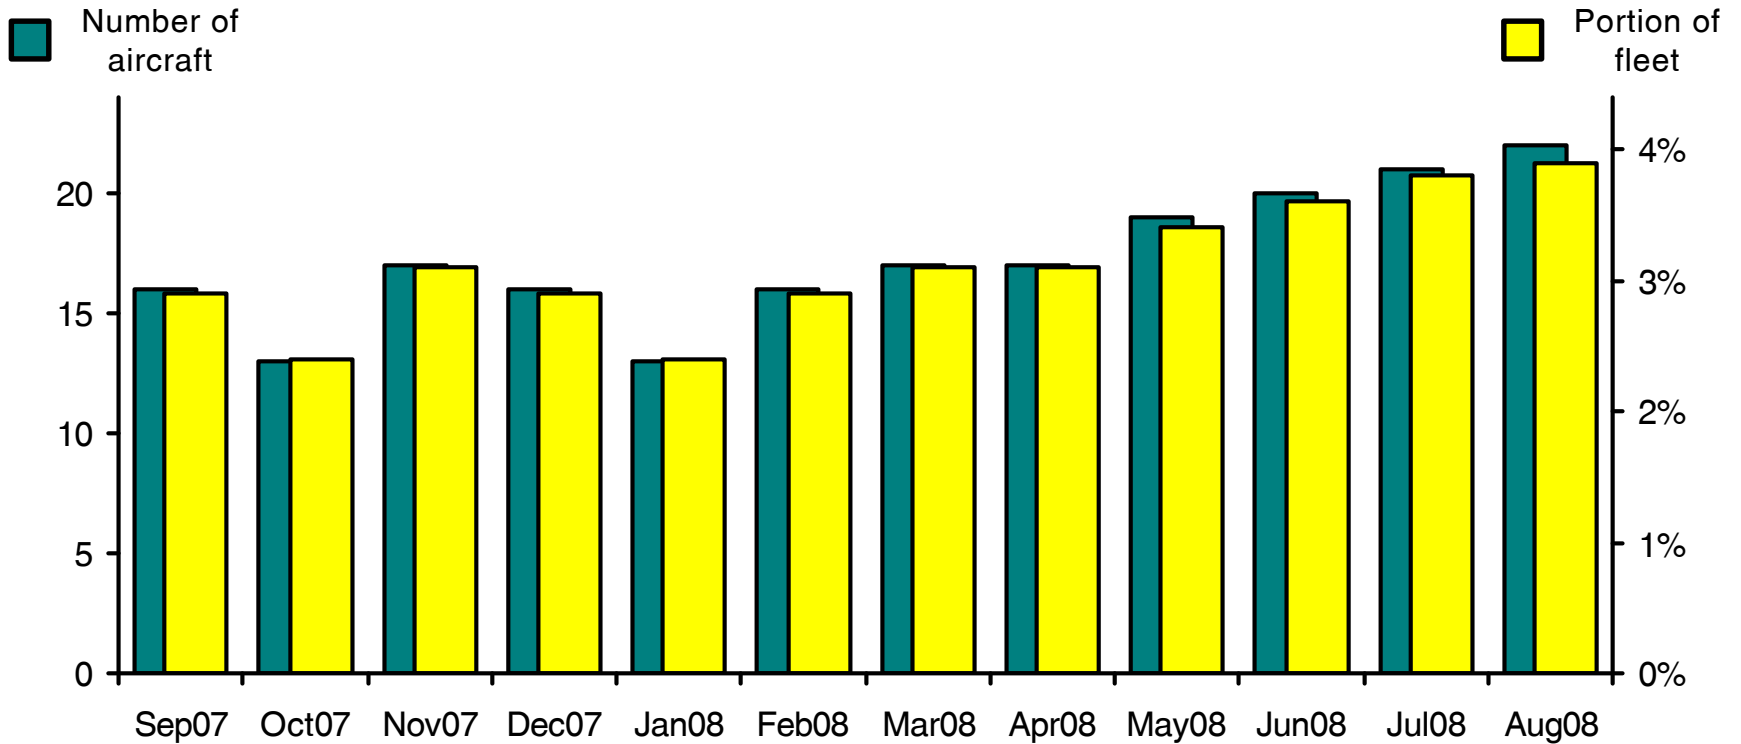

# WORLDWIDE COMMERCIAL TRANSPORT AIRCRAFT AVAILABILITY

## Beech 1900 Aircraft Availability

Aircraft available (Sep07-Aug08)

16 13 17 16 13 16 17 17 19 20 21 22

Source: Airfax®