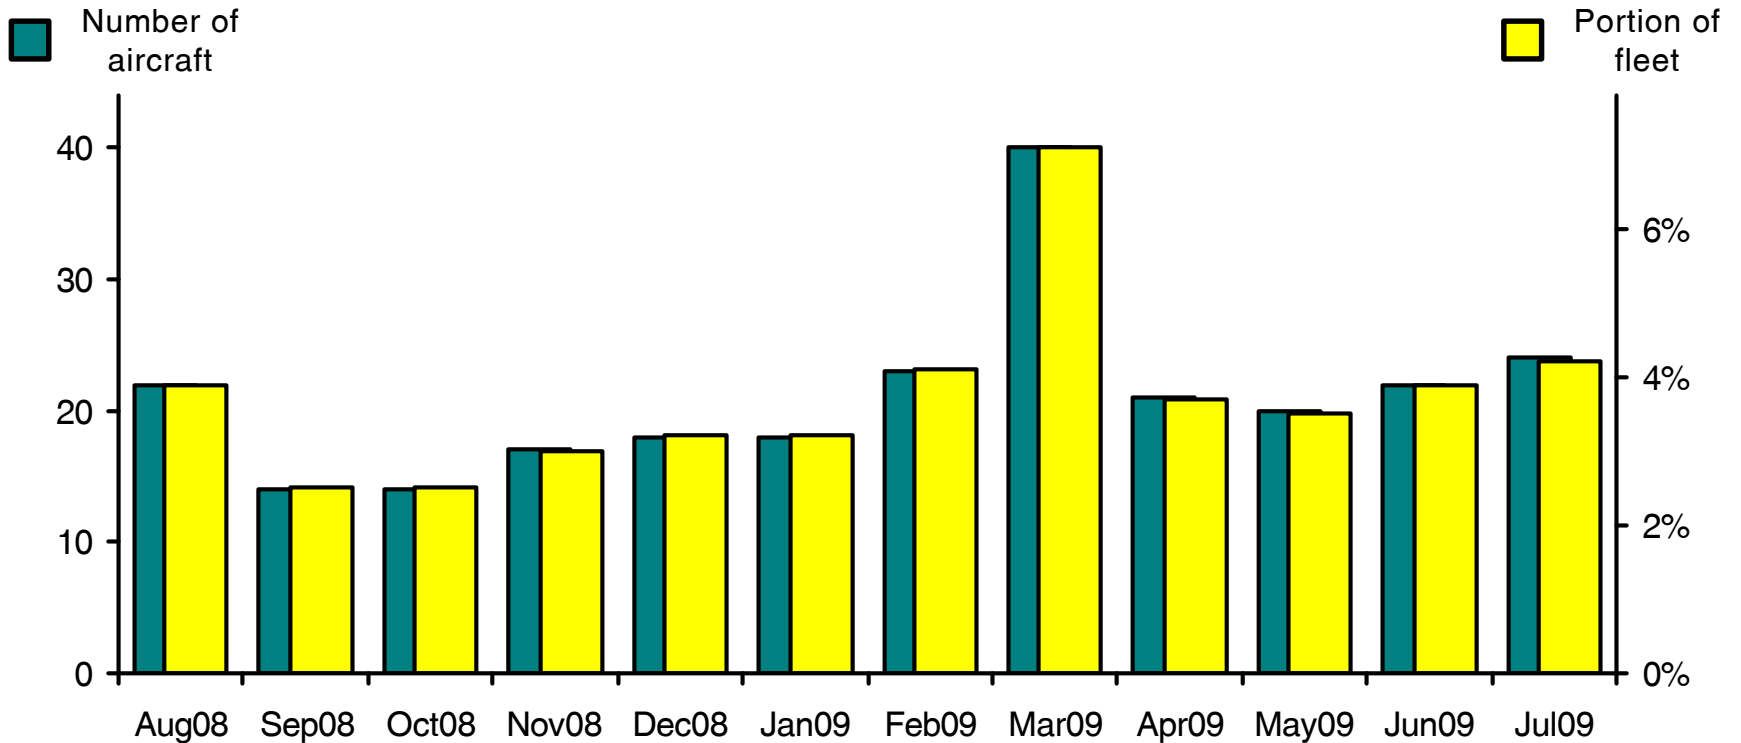

WORLDWIDE COMMERCIAL TRANSPORT AIRCRAFT AVAILABILITY

Beech 1900 Aircraft Availability

Aircraft available (Aug08-Jul09)

22 14 14 17 18 18 23 40 21 20 22 24

Source: Airfax®