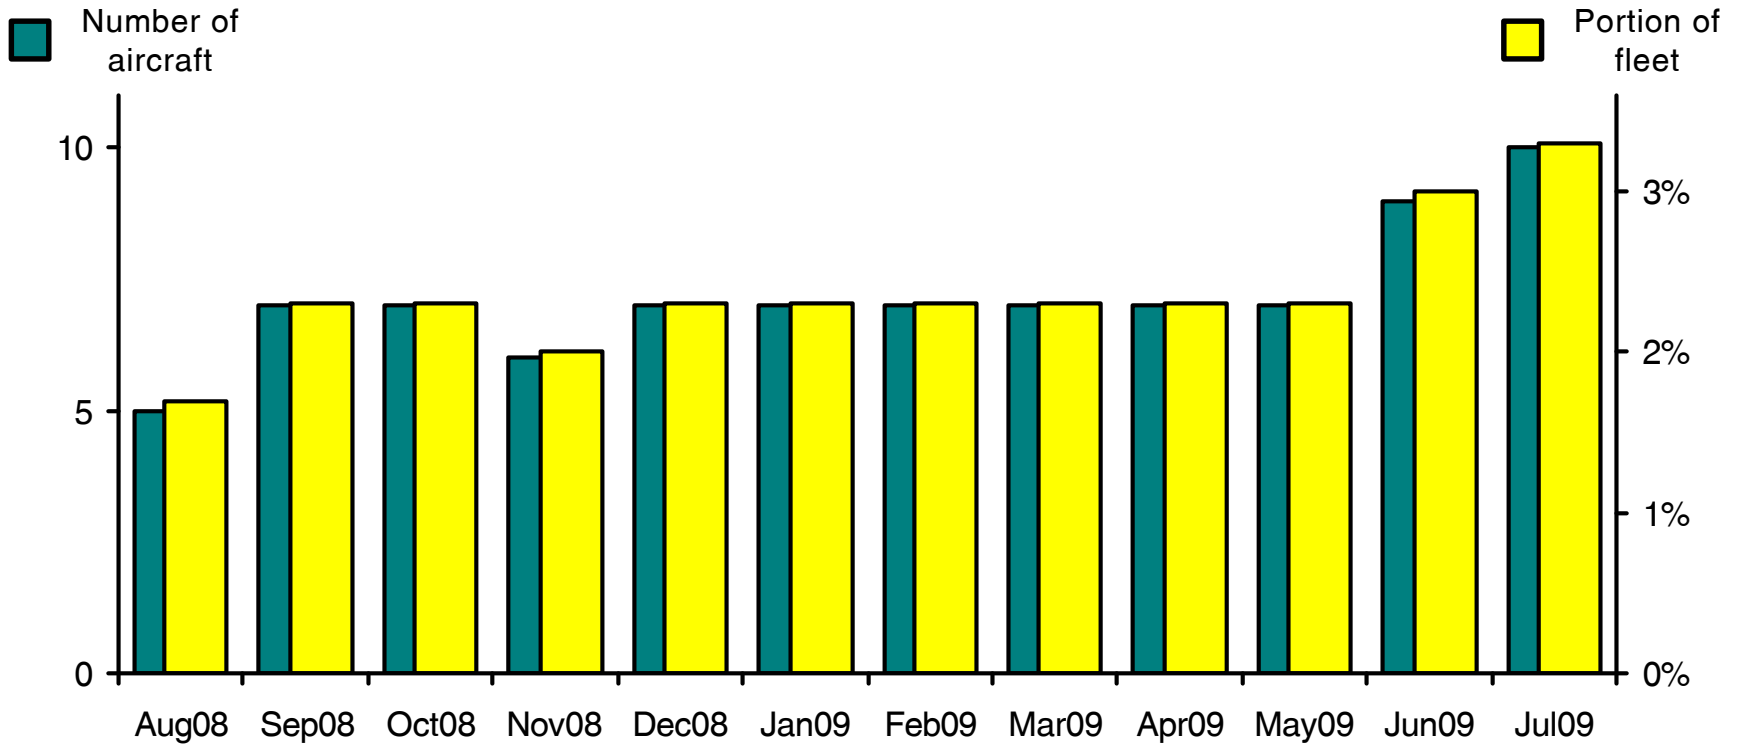

WORLDWIDE COMMERCIAL TRANSPORT AIRCRAFT AVAILABILITY

Shorts SC7 / SD330 / SD360 Aircraft Availability

Aircraft available (Aug08-Jul09)

5 7 7 6 7 7 7 7 7 7 9 10

Source: Airfax®