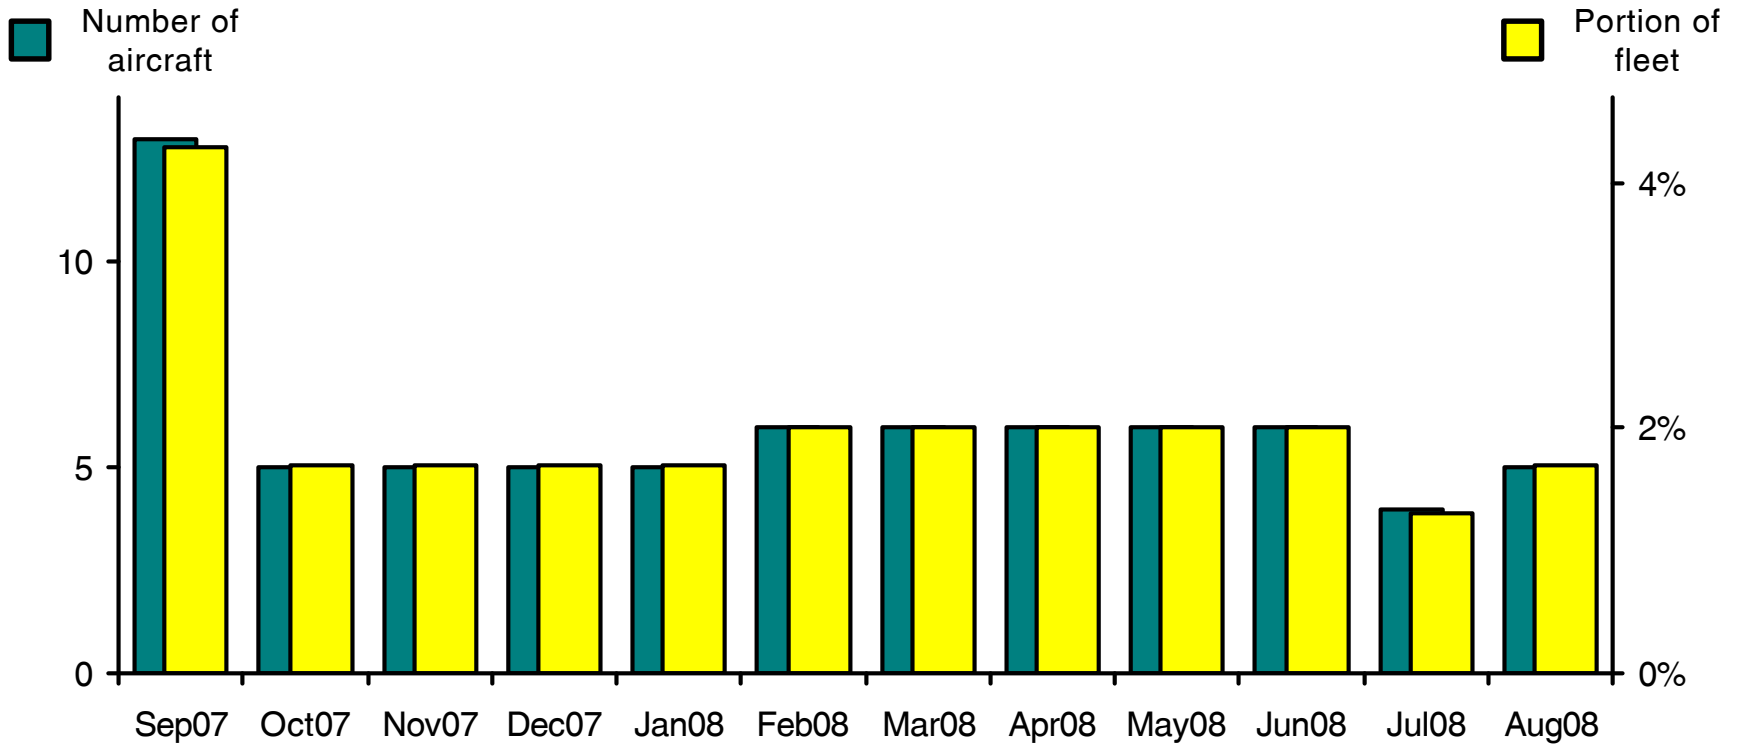

WORLDWIDE COMMERCIAL TRANSPORT AIRCRAFT AVAILABILITY

Shorts SC7 / SD330 / SD360 Aircraft Availability

Aircraft available (Sep07-Aug08)

13 5 5 5 5 6 6 6 6 6 4 5

Source: Airfax®