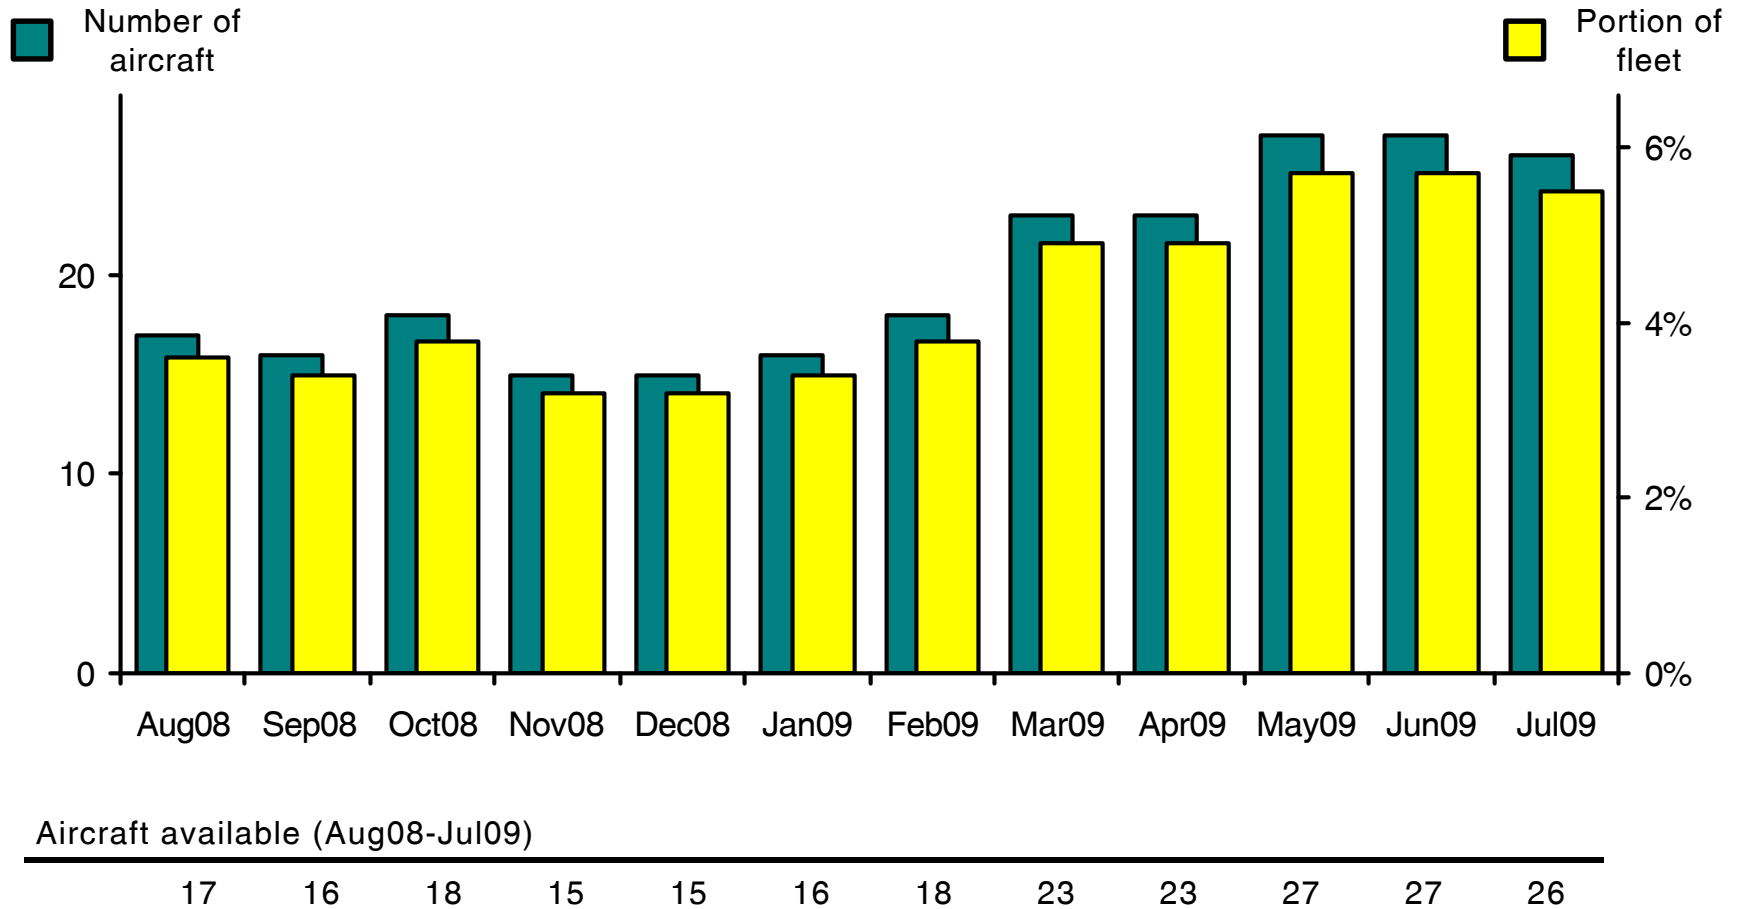

WORLDWIDE COMMERCIAL TRANSPORT AIRCRAFT AVAILABILITY

Saab 340 / 2000 Aircraft Availability

Source: Airfax®