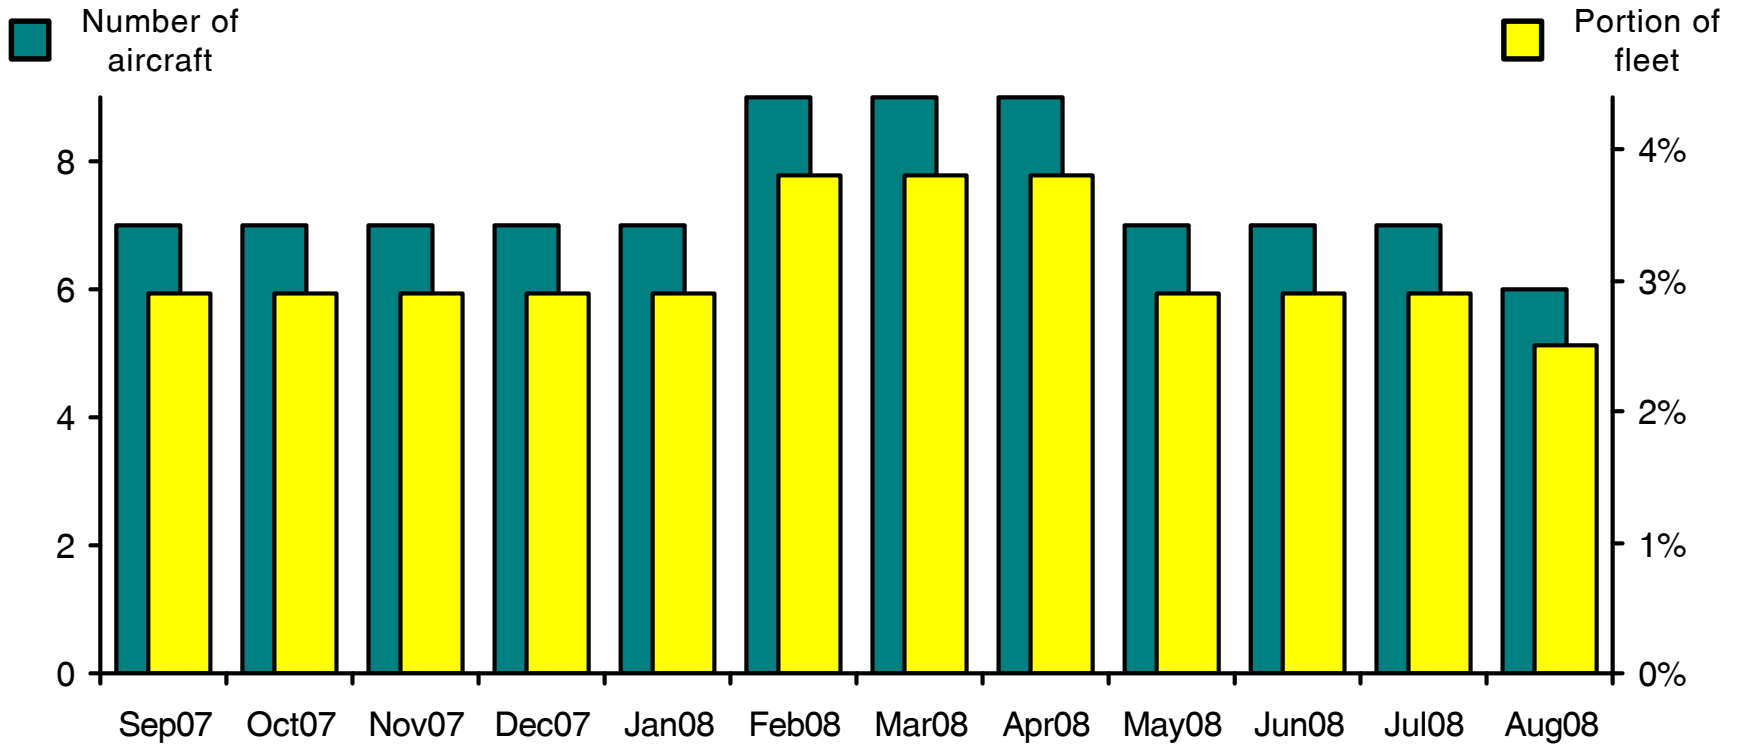

WORLDWIDE COMMERCIAL TRANSPORT AIRCRAFT AVAILABILITY

BAe 748 / ATP Aircraft Availability

Aircraft available (Sep07-Aug08)

7 7 7 7 7 9 9 9 7 7 7 6

Source: Airfax®