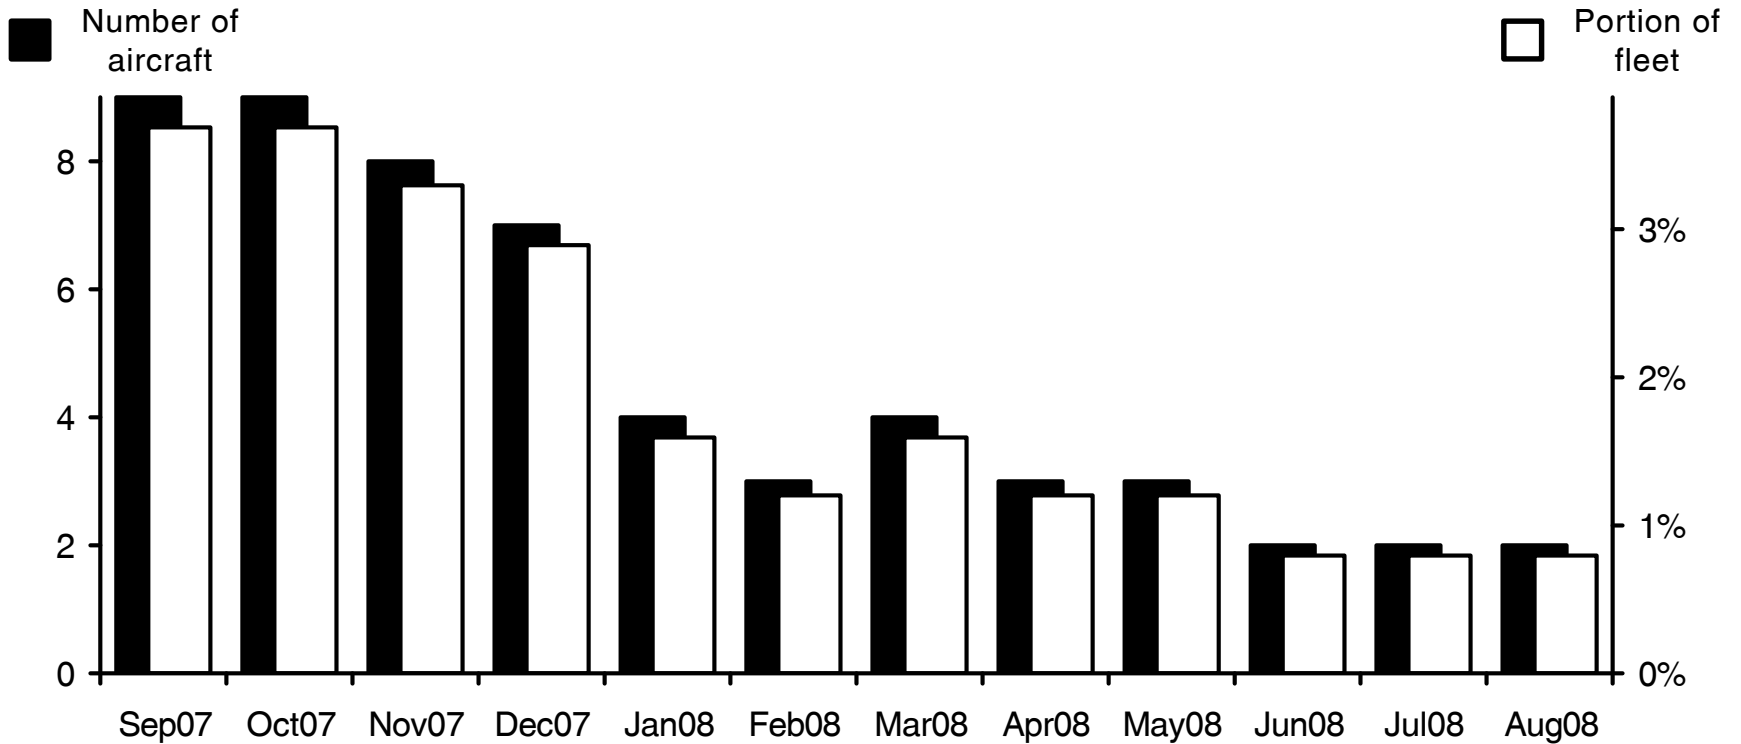

WORLDWIDE COMMERCIAL TRANSPORT AIRCRAFT AVAILABILITY

Airbus A310 Aircraft Availability

Aircraft available (Sep07-Aug08)

9 9 8 7 4 3 4 3 3 2 2 2

Source: Airfax®