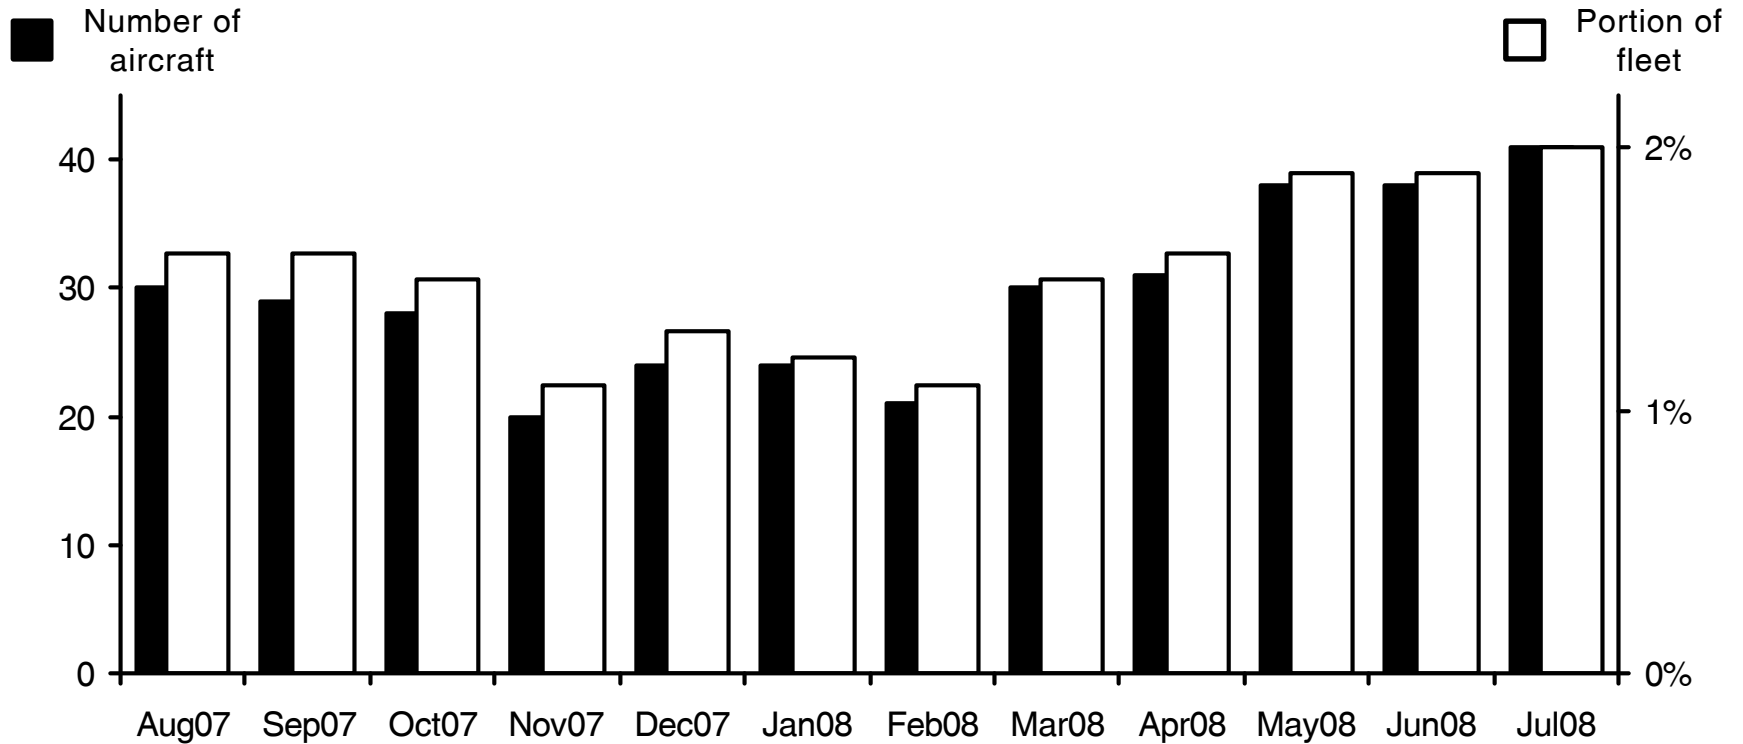

WORLDWIDE COMMERCIAL TRANSPORT AIRCRAFT AVAILABILITY

Airbus A319 / A320 / A321 Aircraft Availability

Aircraft available (Aug07-Jul08)

30 29 28 20 24 24 21 30 31 38 38 41

Source: Airfax®