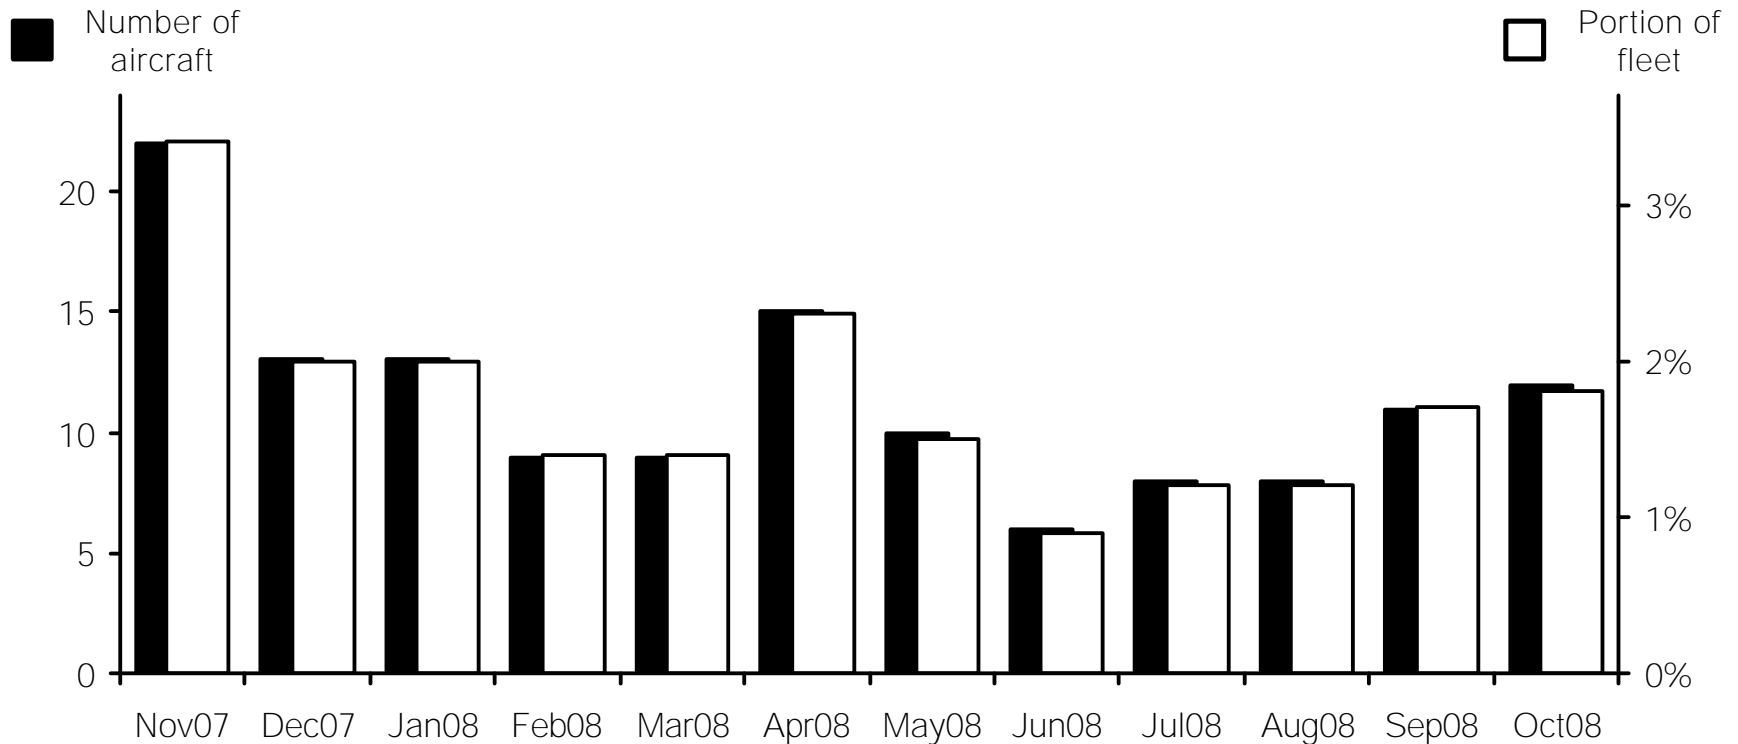

# WORLDWIDE COMMERCIAL TRANSPORT AIRCRAFT AVAILABILITY

## ATR 42 / 72 Aircraft Availability

Aircraft available (Nov07-Oct08)

22 13 13 9 9 15 10 6 8 8 11 12

Source: **Airfax**<sup>®</sup>