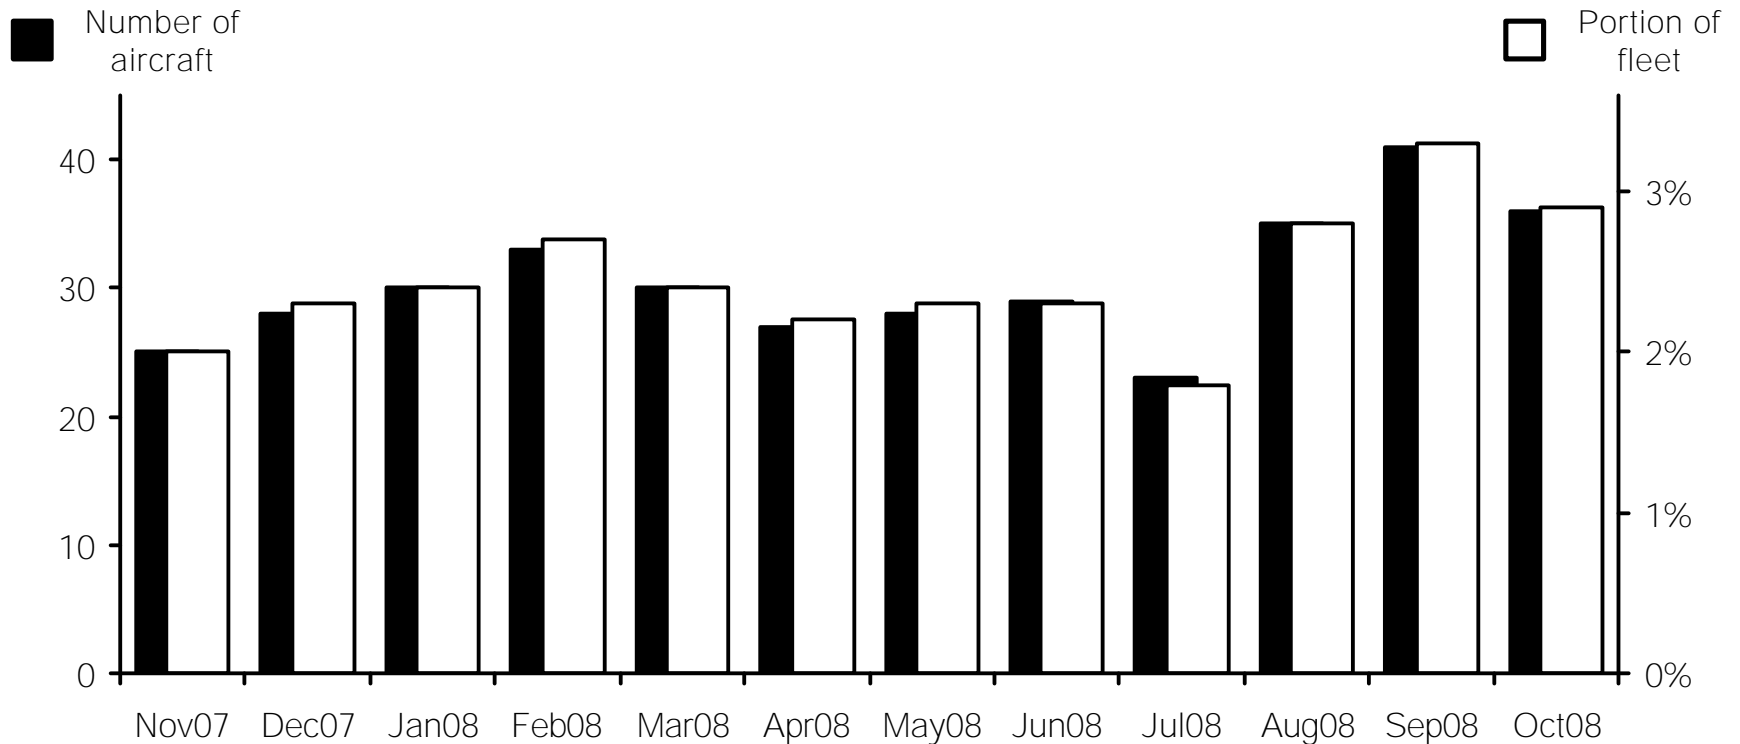

# WORLDWIDE COMMERCIAL TRANSPORT AIRCRAFT AVAILABILITY

## Boeing B747 Aircraft Availability

Aircraft available (Nov07-Oct08)

25 28 30 33 30 27 28 29 23 35 41 36

Source: **Airfax**<sup>®</sup>