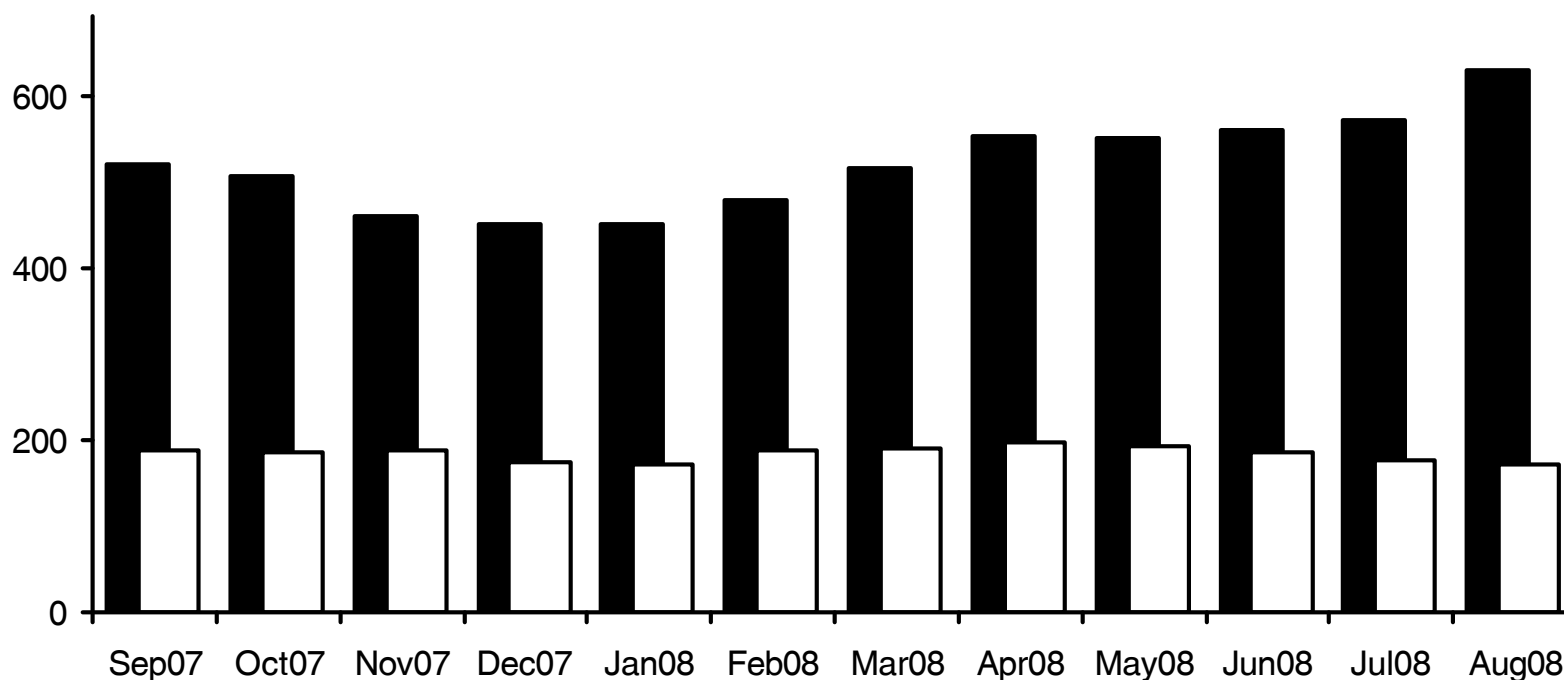

# WORLDWIDE COMMERCIAL TRANSPORT AIRCRAFT AVAILABILITY

- Jet aircraft
- Turboprop aircraft

**Total Aircraft Available: 804**

Aircraft available (Sep07-Aug08)

Jet:	521	507	462	451	452	479	517	554	553	562	574	631
Turboprop:	188	187	189	175	173	189	190	199	194	186	176	173
Total:	709	694	651	626	625	668	707	753	747	748	750	804