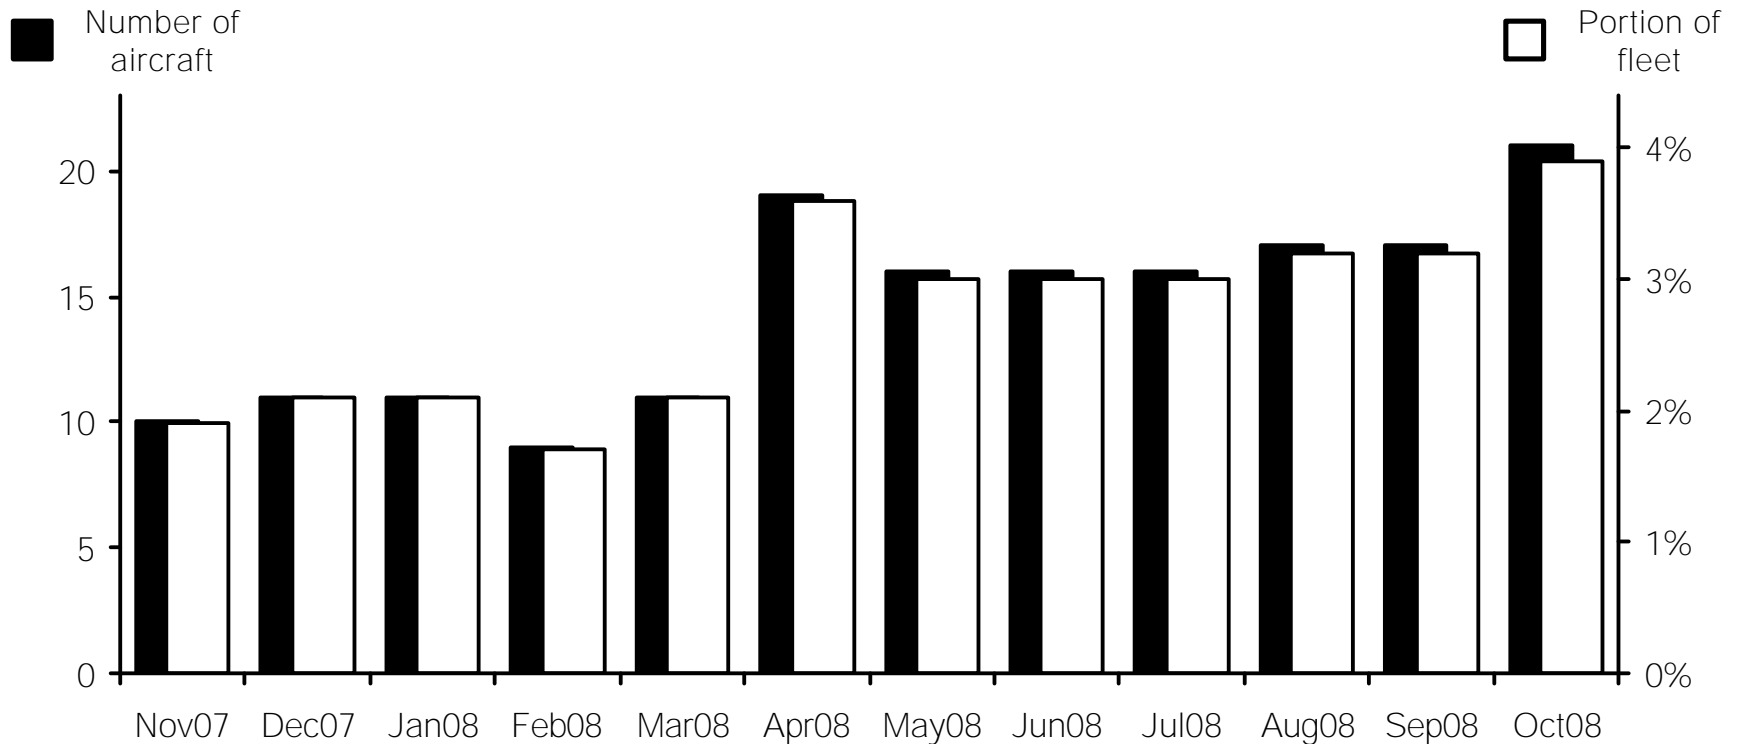

WORLDWIDE COMMERCIAL TRANSPORT AIRCRAFT AVAILABILITY

McDonnell Douglas DC-10 / MD11 Aircraft Availability

Aircraft available (Nov07-Oct08)

10 11 11 9 11 19 16 16 16 17 17 21

Source: Airfax®