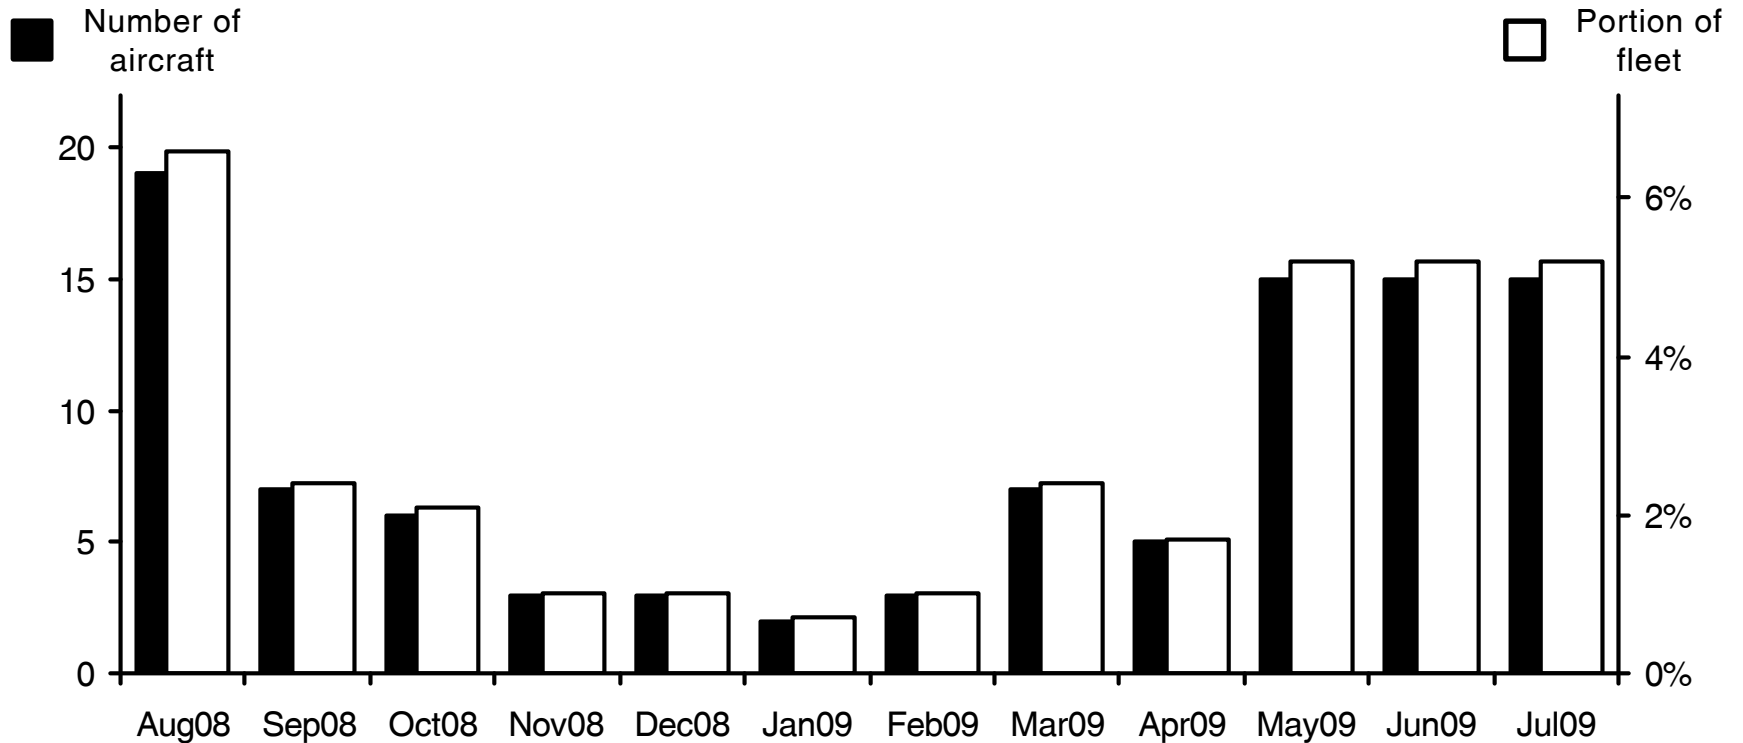

WORLDWIDE COMMERCIAL TRANSPORT AIRCRAFT AVAILABILITY

McDonnell Douglas DC-8 Aircraft Availability

Aircraft available (Aug08-Jul09)

19 7 6 3 3 2 3 7 5 15 15 15

Source: Airfax®