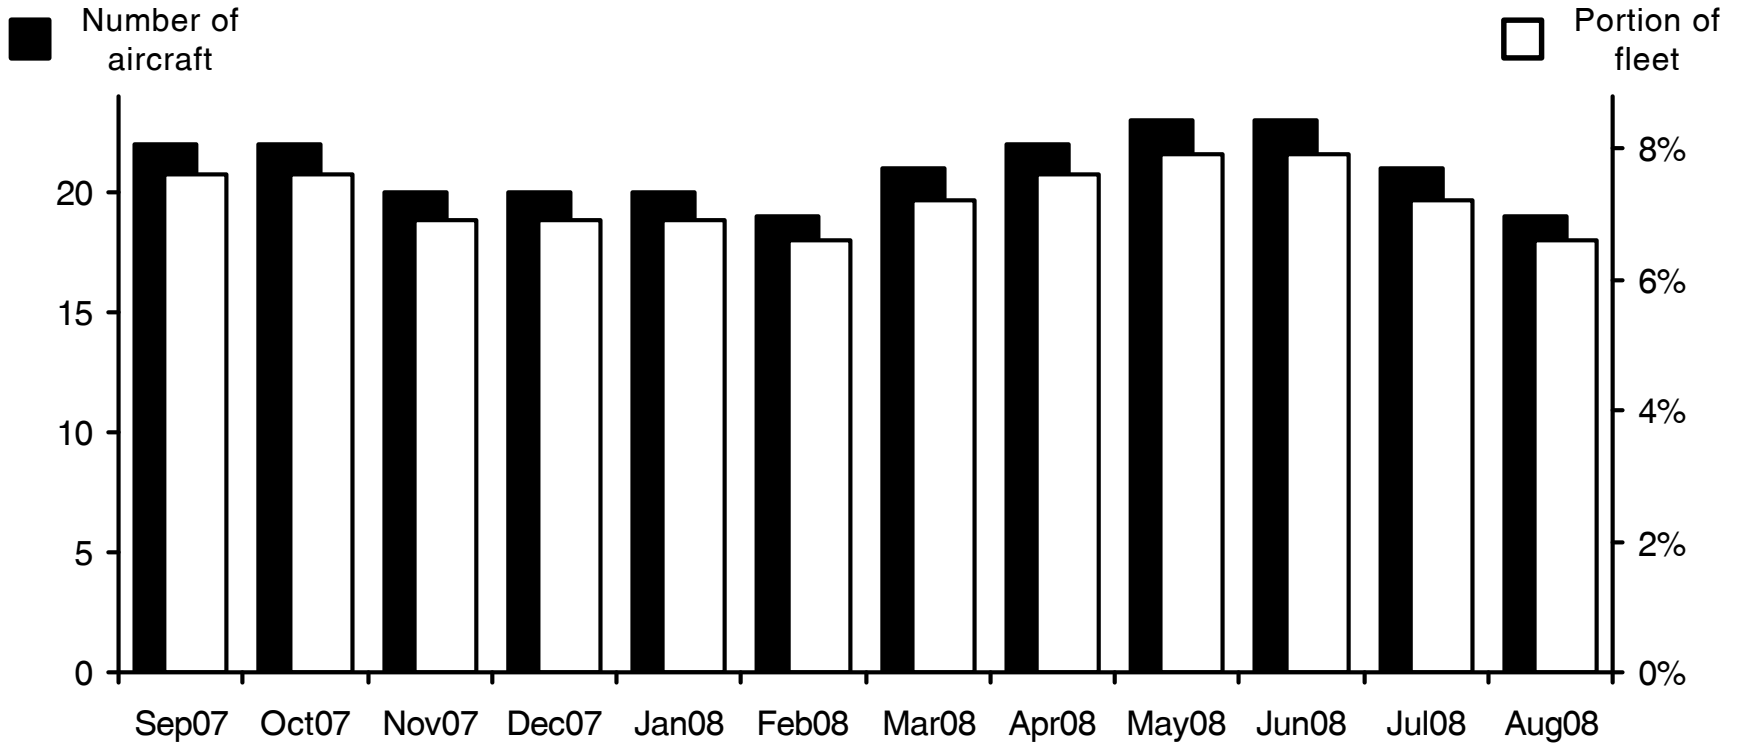

WORLDWIDE COMMERCIAL TRANSPORT AIRCRAFT AVAILABILITY

McDonnell Douglas DC-8 Aircraft Availability

Aircraft available (Sep07-Aug08)

22 22 20 20 20 19 21 22 23 23 21 19

Source: Airfax®