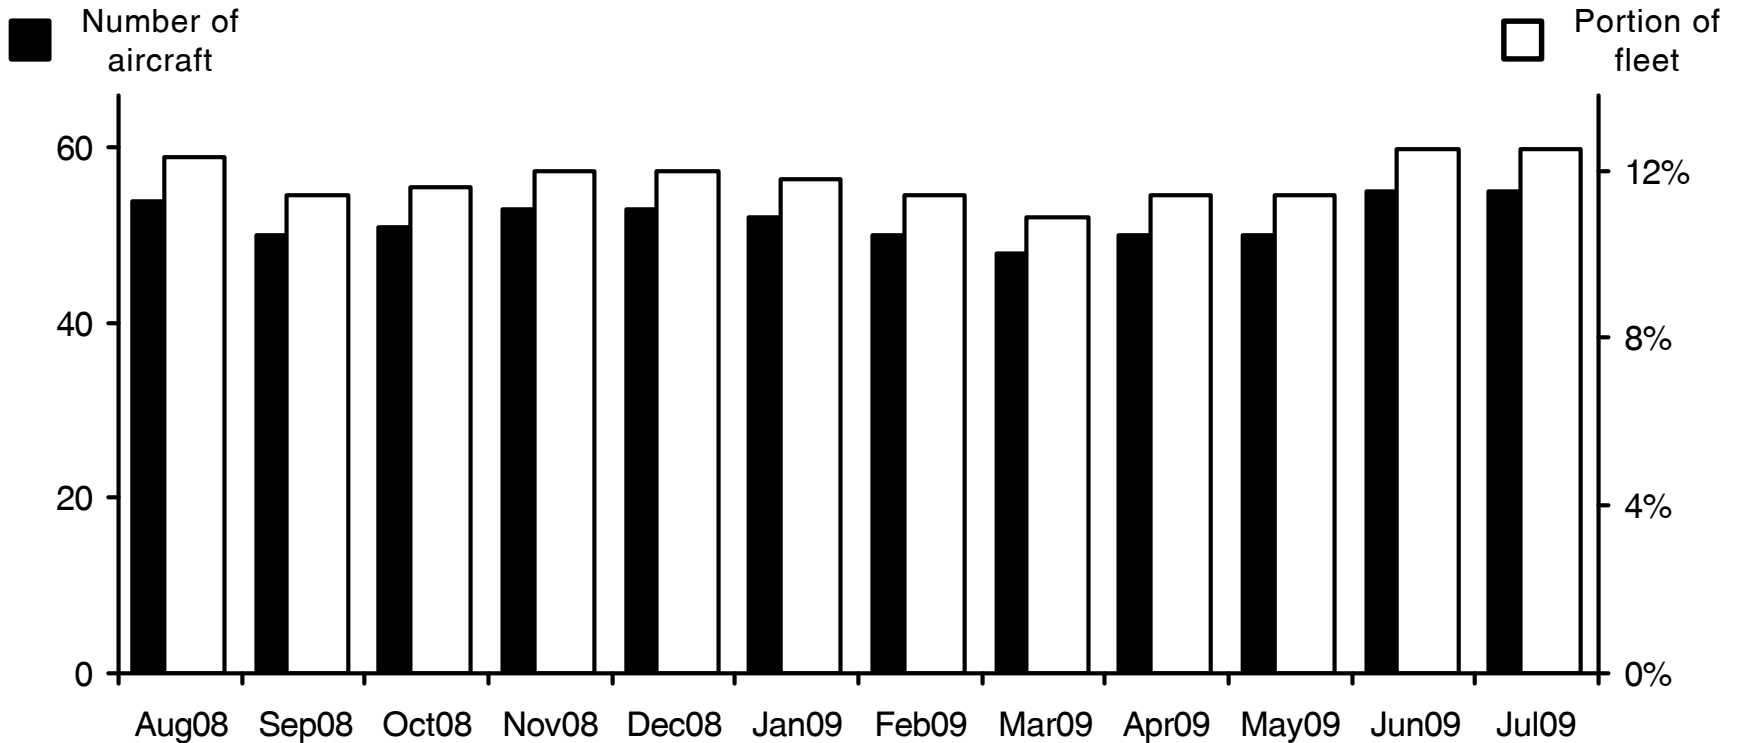

WORLDWIDE COMMERCIAL TRANSPORT AIRCRAFT AVAILABILITY

BAe Jetstream J31 / J32 / J41 Aircraft Availability

Aircraft available (Aug08-Jul09)

54 50 51 53 53 52 50 48 50 50 55 55

Source: Airfax®