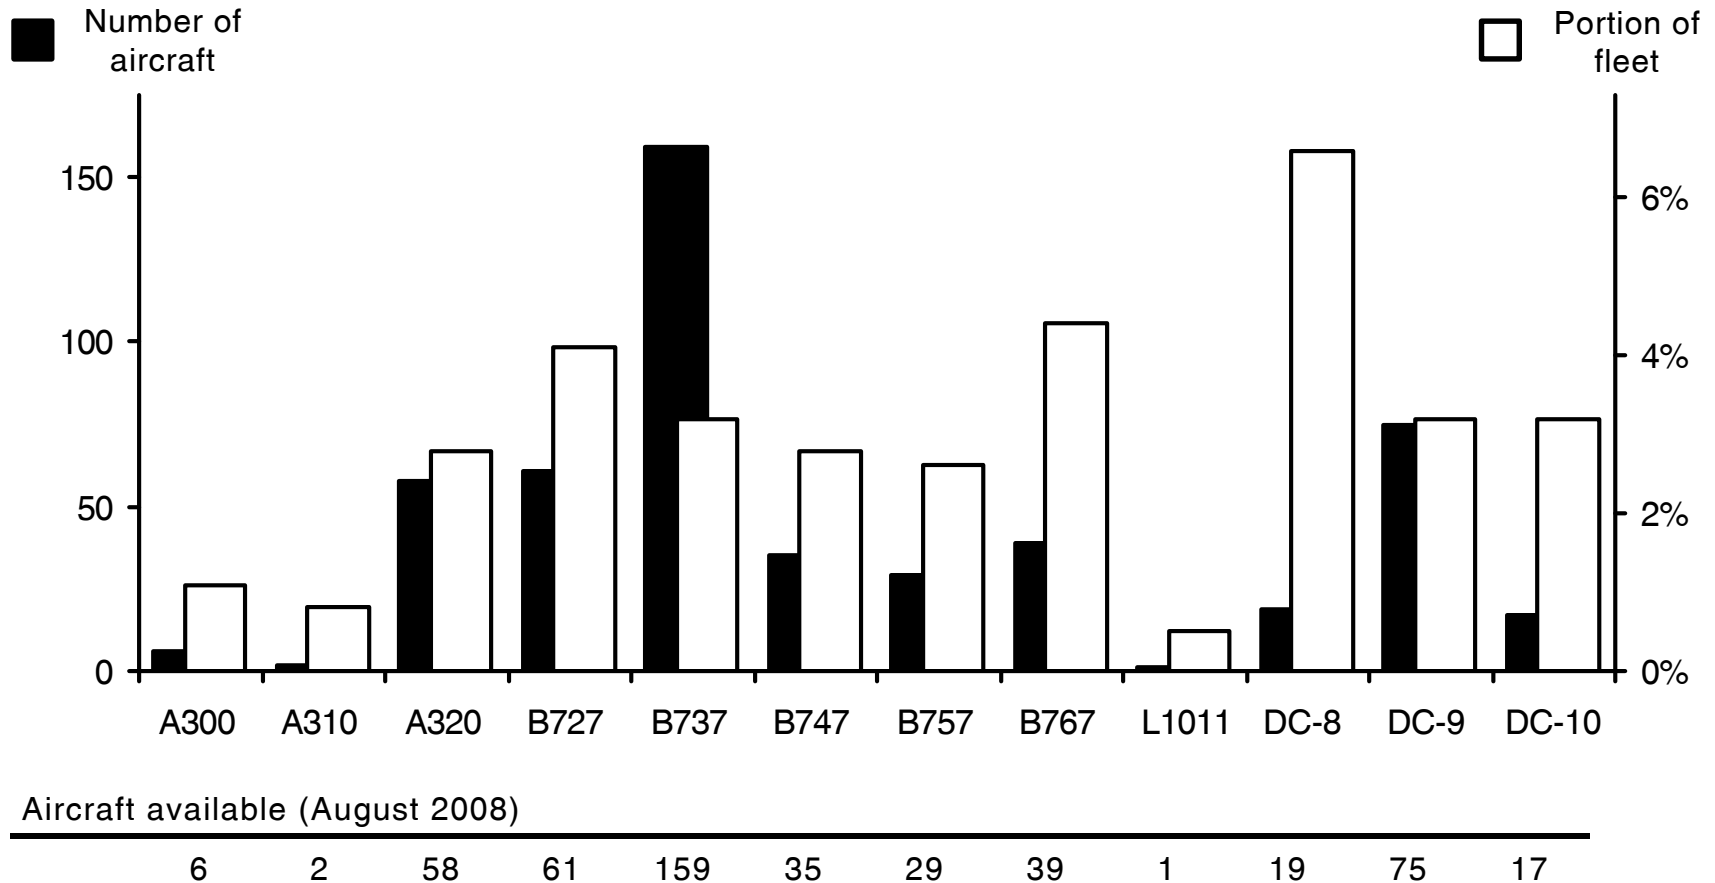

# WORLDWIDE COMMERCIAL TRANSPORT AIRCRAFT AVAILABILITY

## Jet Aircraft Available: 631

(including A330/340, BAC1-11, B707, CRJ, ERJ, E170, F28, F70/F100 and 328Jet)

Aircraft available (August 2008)

Source: Airfax®

Note: DC-9 includes MD80 aircraft, DC-10 includes MD 11 aircraft