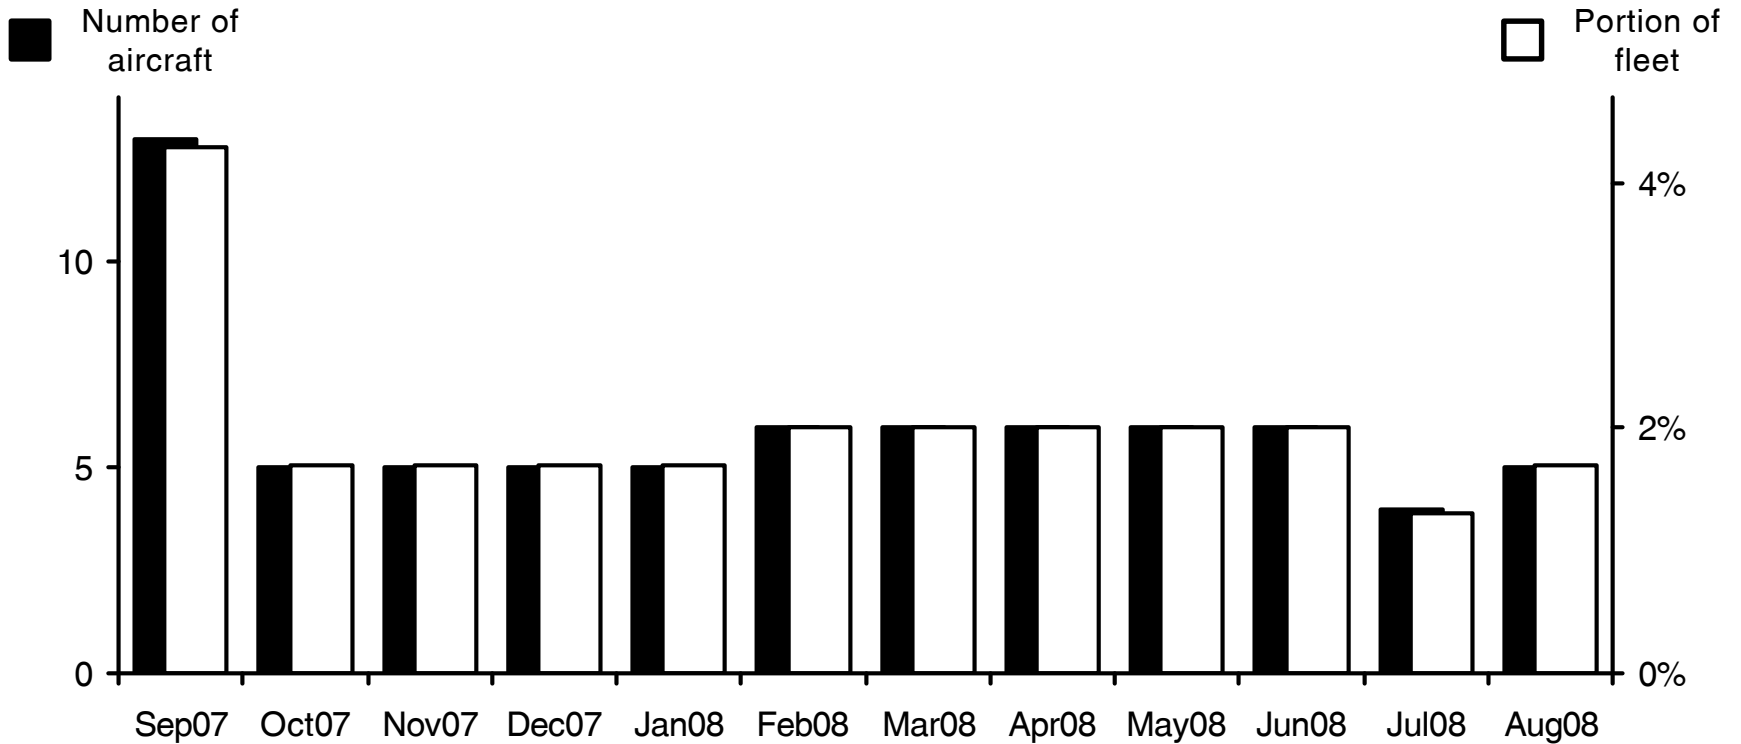

WORLDWIDE COMMERCIAL TRANSPORT AIRCRAFT AVAILABILITY

Shorts SC7 / SD330 / SD360 Aircraft Availability

Aircraft available (Sep07-Aug08)

13 5 5 5 5 6 6 6 6 6 4 5

Source: Airfax®