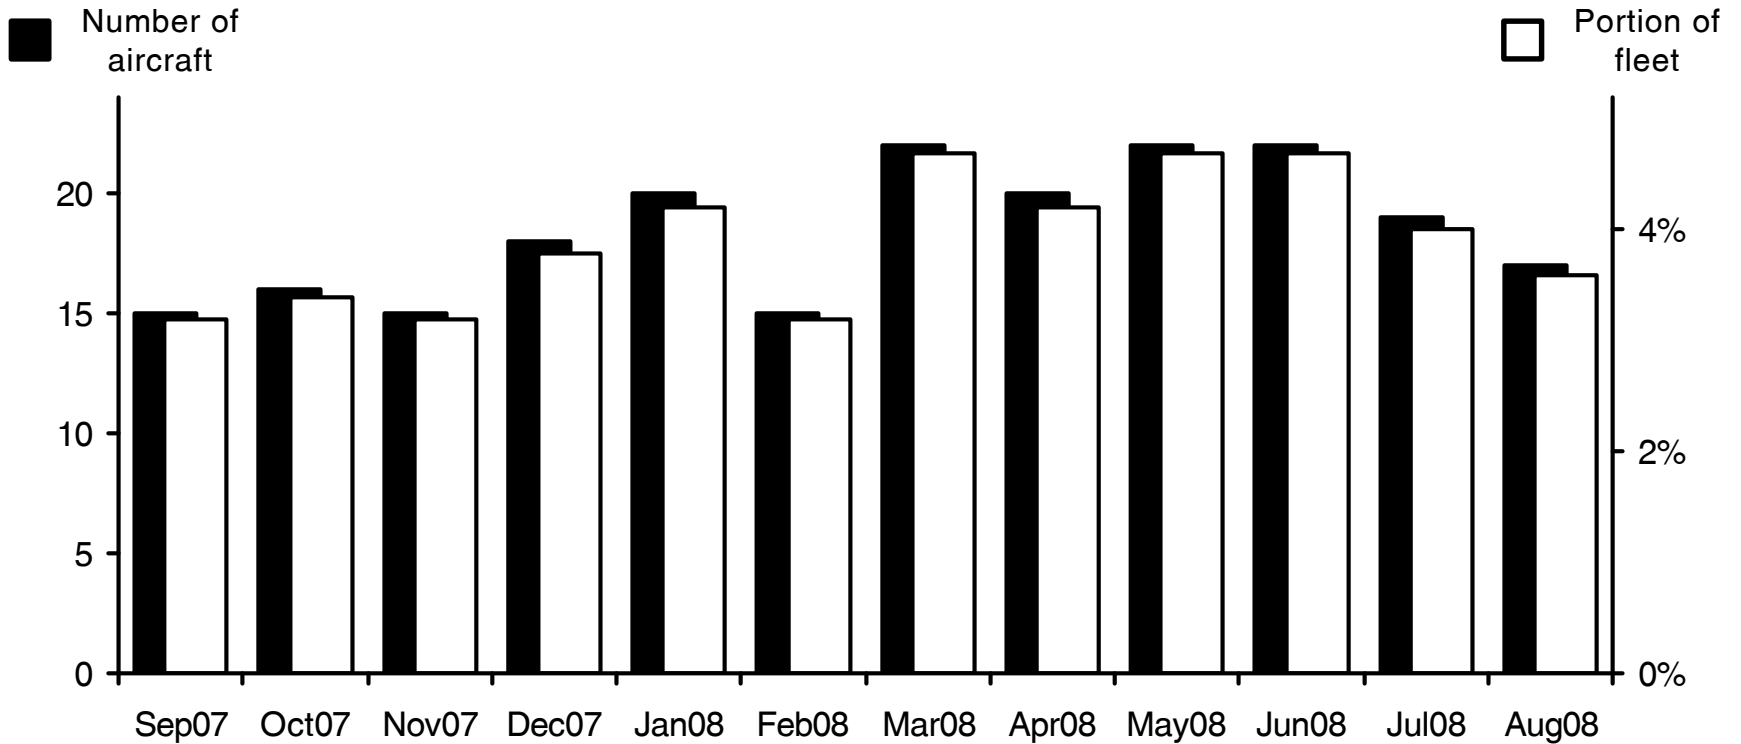

WORLDWIDE COMMERCIAL TRANSPORT AIRCRAFT AVAILABILITY

Saab 340 / 2000 Aircraft Availability

Aircraft available (Sep07-Aug08)

15 16 15 18 20 15 22 20 22 22 19 17

Source: Airfax®