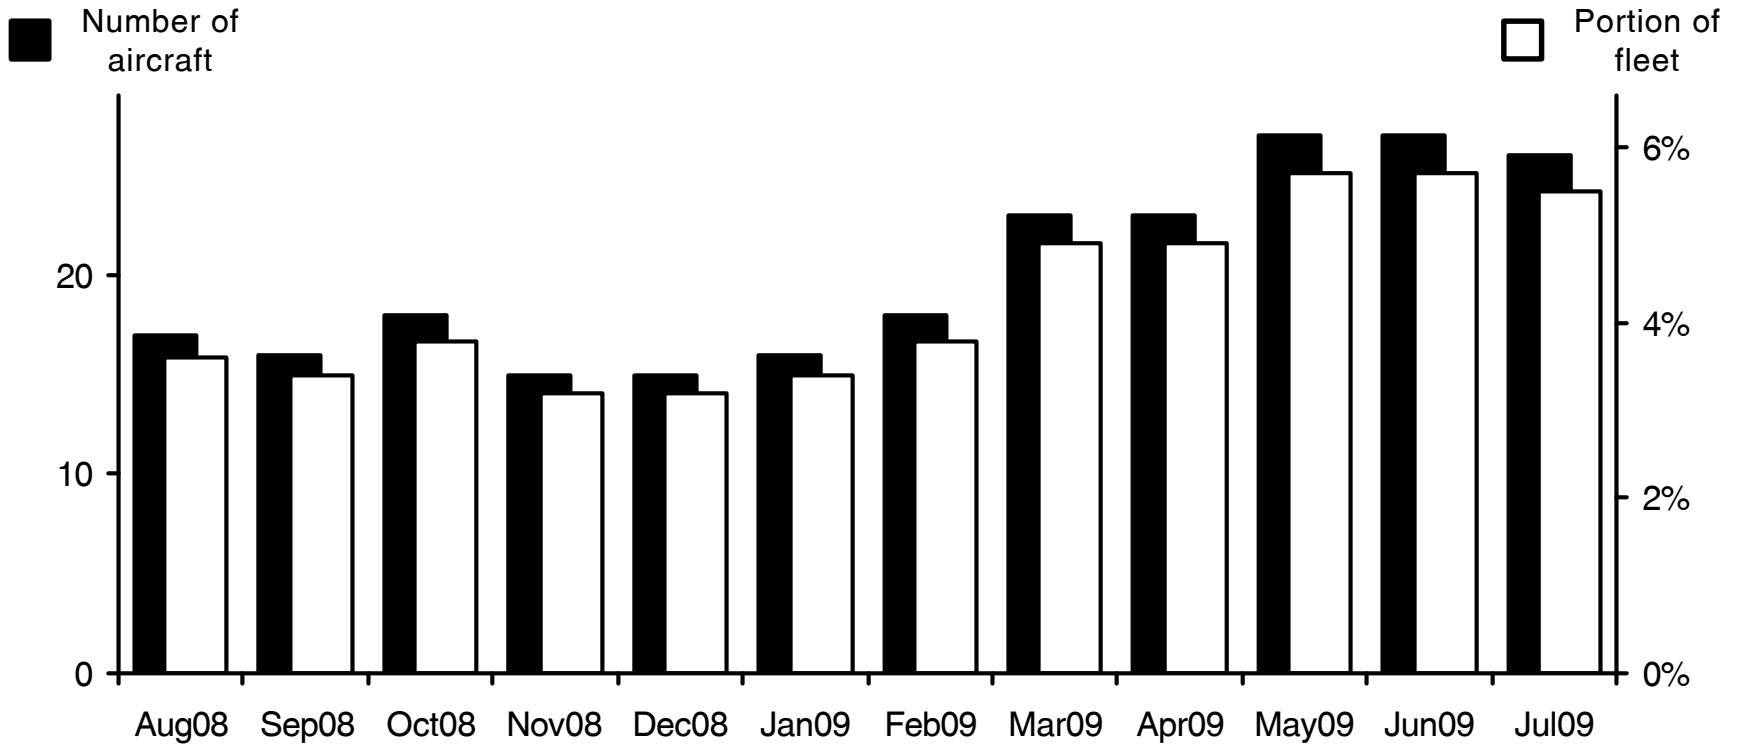

WORLDWIDE COMMERCIAL TRANSPORT AIRCRAFT AVAILABILITY

Saab 340 / 2000 Aircraft Availability

Aircraft available (Aug08-Jul09)

17 16 18 15 15 16 18 23 23 27 27 26

Source: Airfax®