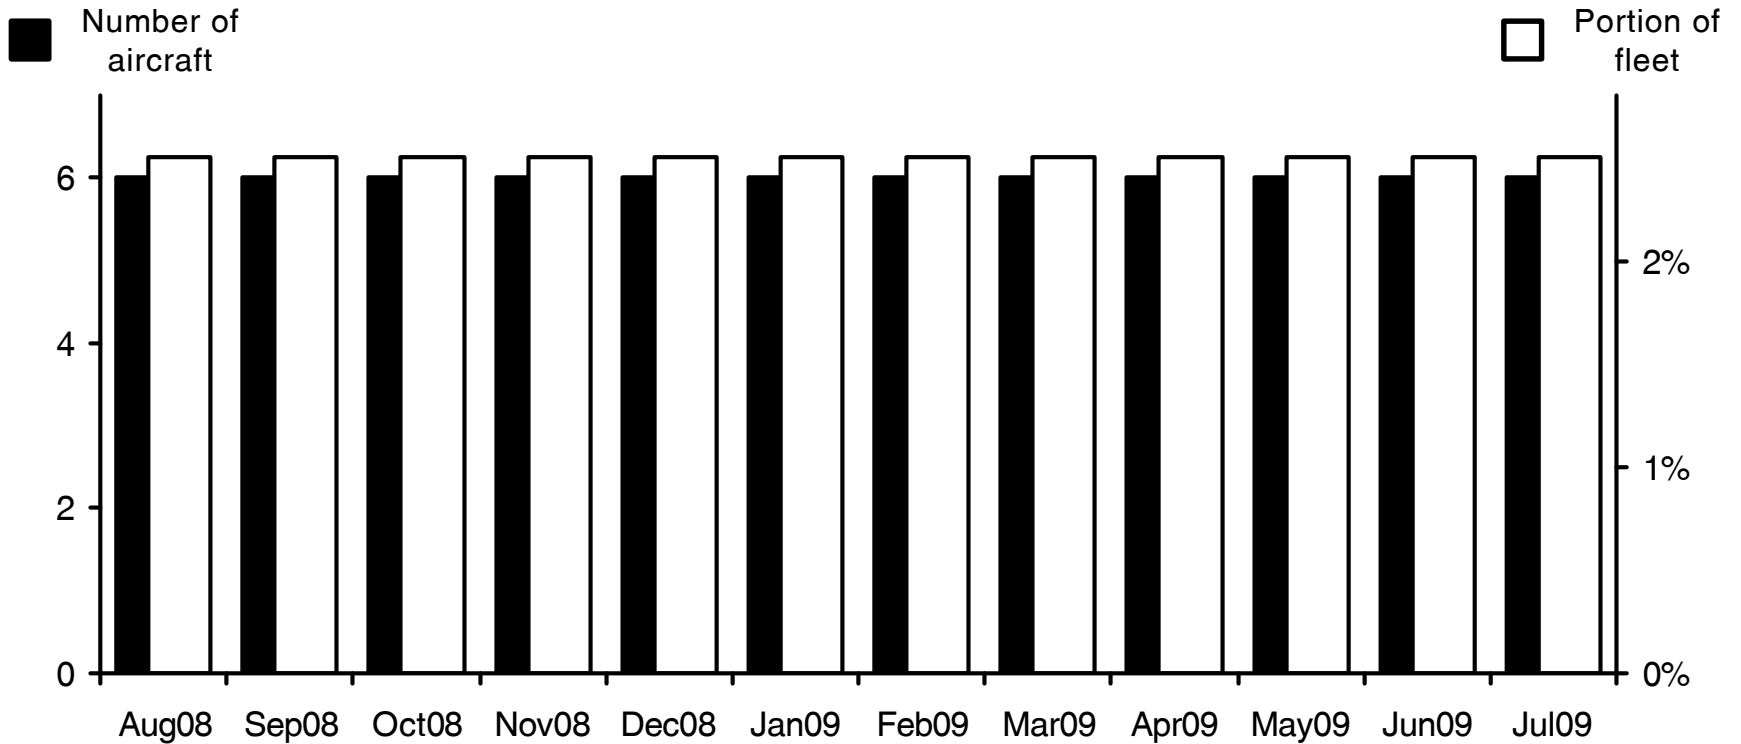

## BAe 748 / ATP Aircraft Availability

Aircraft available (Aug08-Jul09)

6 6 6 6 6 6 6 6 6 6 6 6

Source: Airfax®